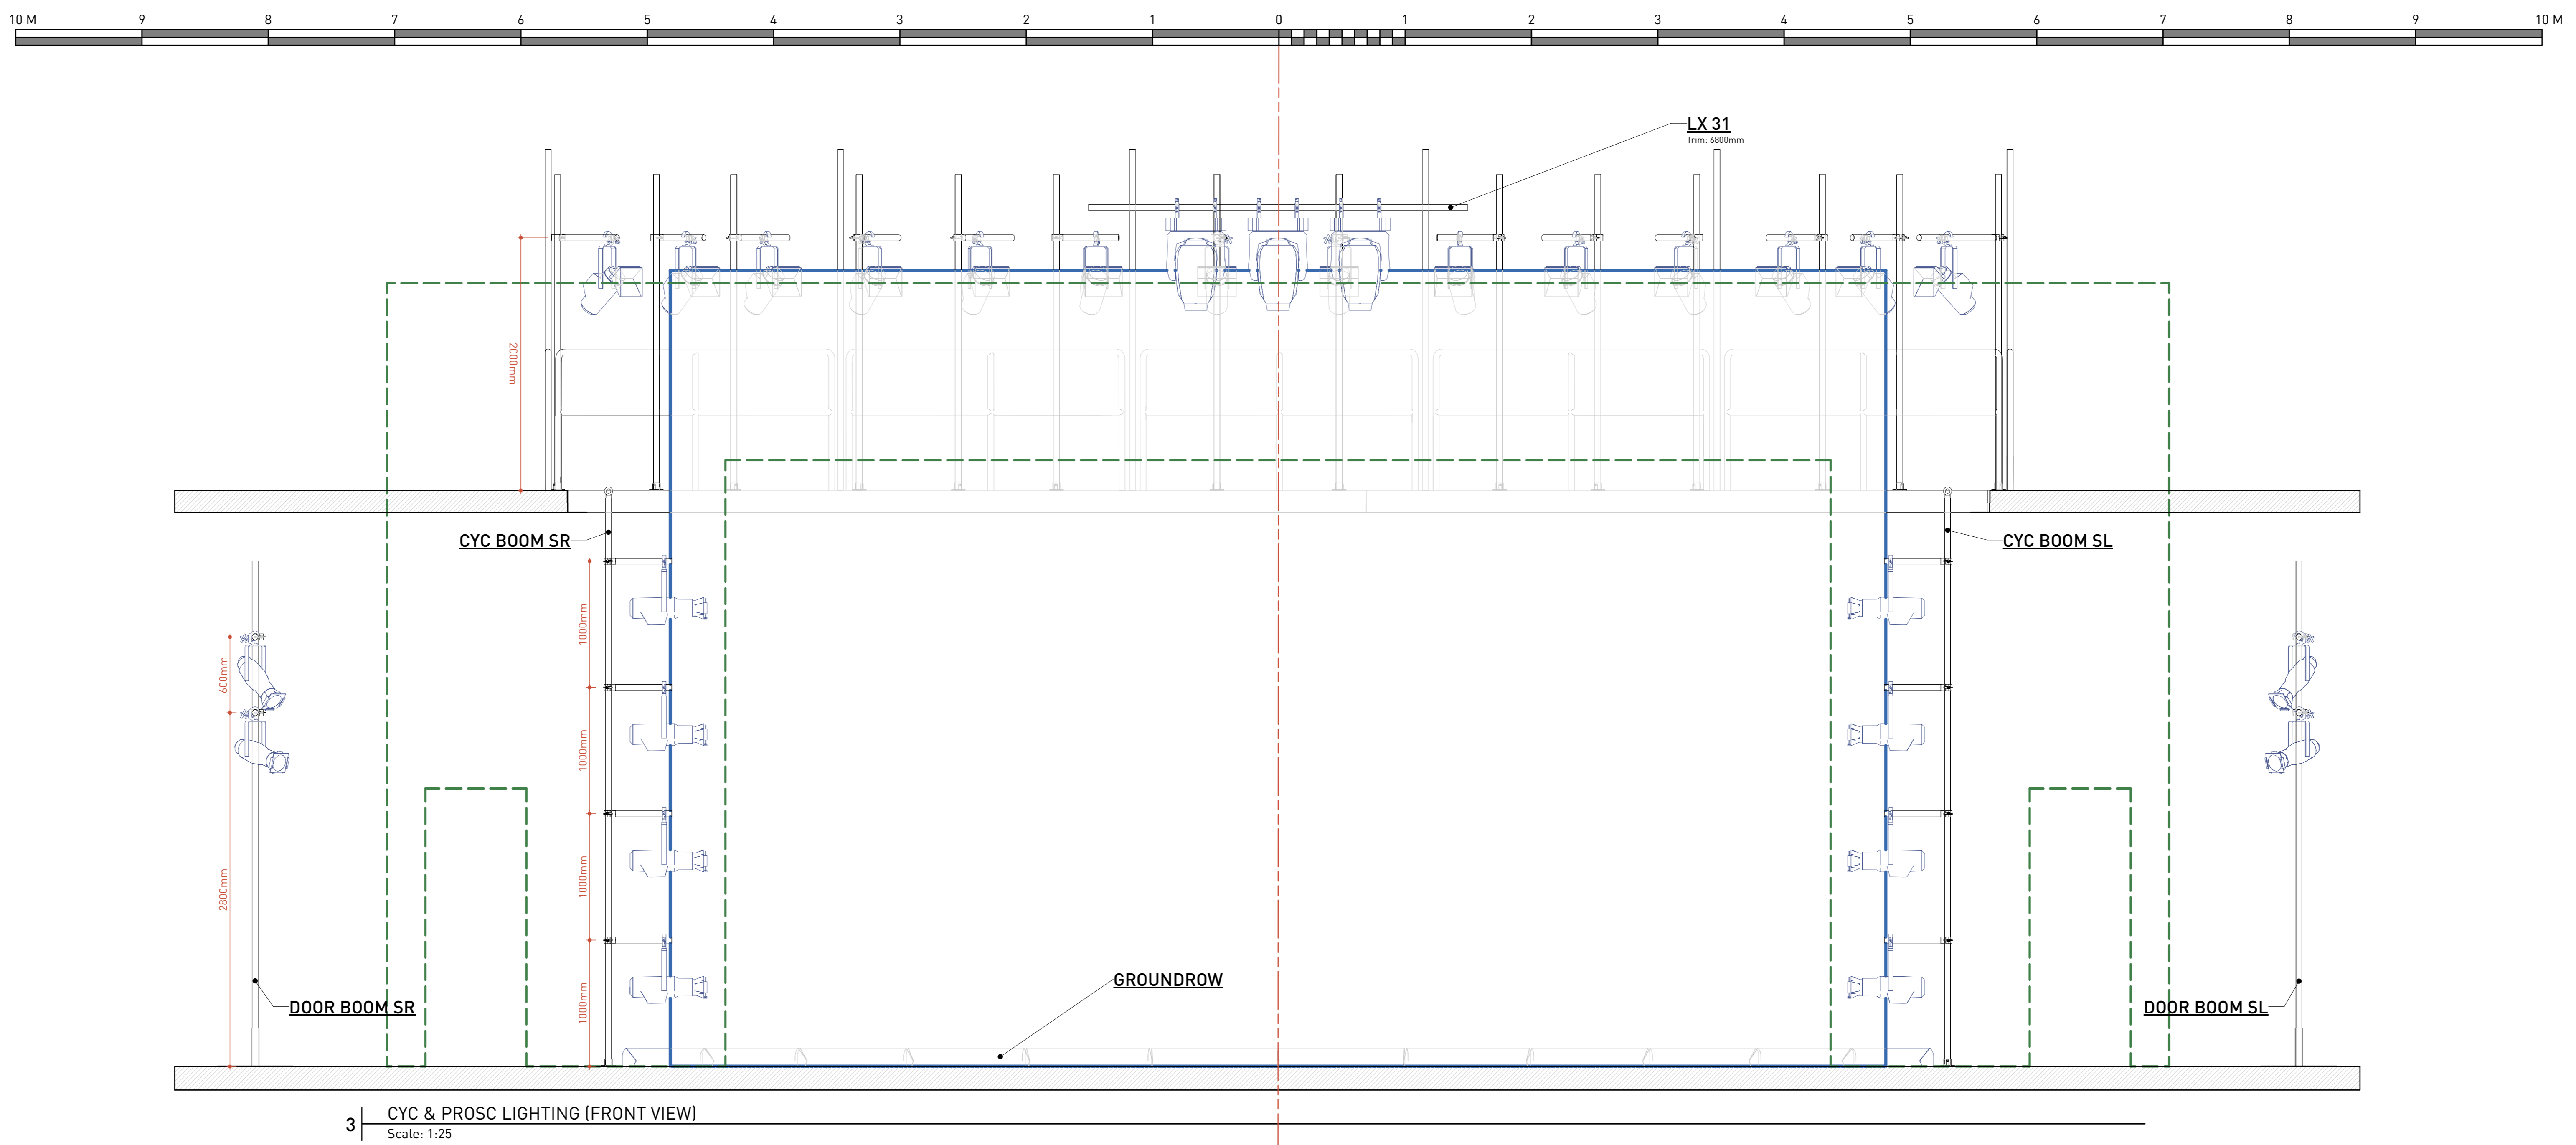

4 LADDERS SR  
Scale: 1:25

3 CYC & PROSC LIGHTING (FRONT VIEW)  
Scale: 1:25

5 LADDERS SL  
Scale: 1:25

2 GROUNDROW  
Scale: 1:25

1 CYC & PROSC LIGHTING (TOP/PLAN)  
Scale: 1:25

Frost	Size	Count
R-132	ETC (159mm)	14
	PAR 64 (250mm)	2
R-132	PAR 64 (250mm)	20
R-119	ETC (190mm)	35

Sobo	Instrument	Count
G1	ETC Source 4 25°-50° Zoom	10
G2	ETC Source 4 26°	12
G3	ETC Source 4 26°	12

- G1 Leaf Breakup Large (800)
- G2 Cloud 8 (1468)
- G3 Cloud 7 (1468)

NOTES  
1. All heights marked are from the Lighting Instrument Fixing