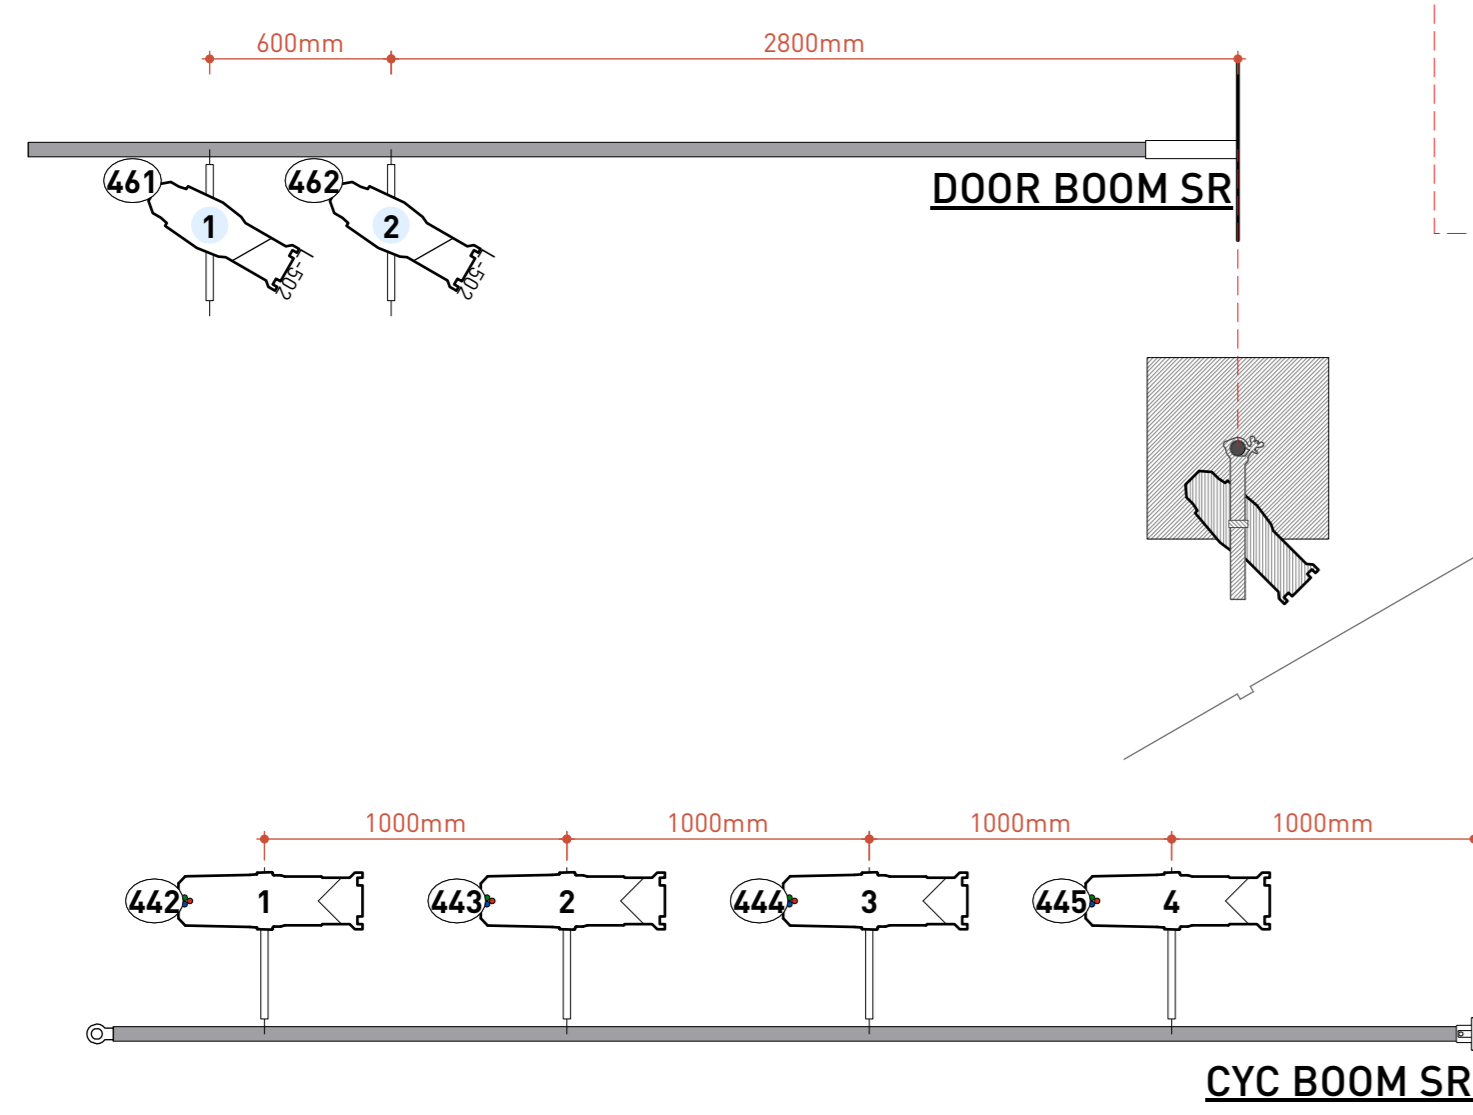

4 LADDERS SR  
Scale: 1:25

3 CYC & PROSC LIGHTING (FRONT VIEW)  
Scale: 1:25

5 LADDERS SL  
Scale: 1:25

2 GROUNDROW  
Scale: 1:25

1 CYC & PROSC LIGHTING (TOP/PLAN)  
Scale: 1:25

Frost	Size	Count
R-132	ETC (159mm)	14
	PAR 64 (250mm)	2
R-132	PAR 64 (250mm)	20
R-119	ETC (190mm)	35

Sobo	Instrument	Count
G1	ETC Source 4 25°-50° Zoom	10
G2	ETC Source 4 26°	12
G3	ETC Source 4 26°	12

- G1 Leaf Breakup Large (800)
- G2 Cloud 8 (1468)
- G3 Cloud 7 (1468)

NOTES  
1. All heights marked are from the Lighting Instrument Fixing