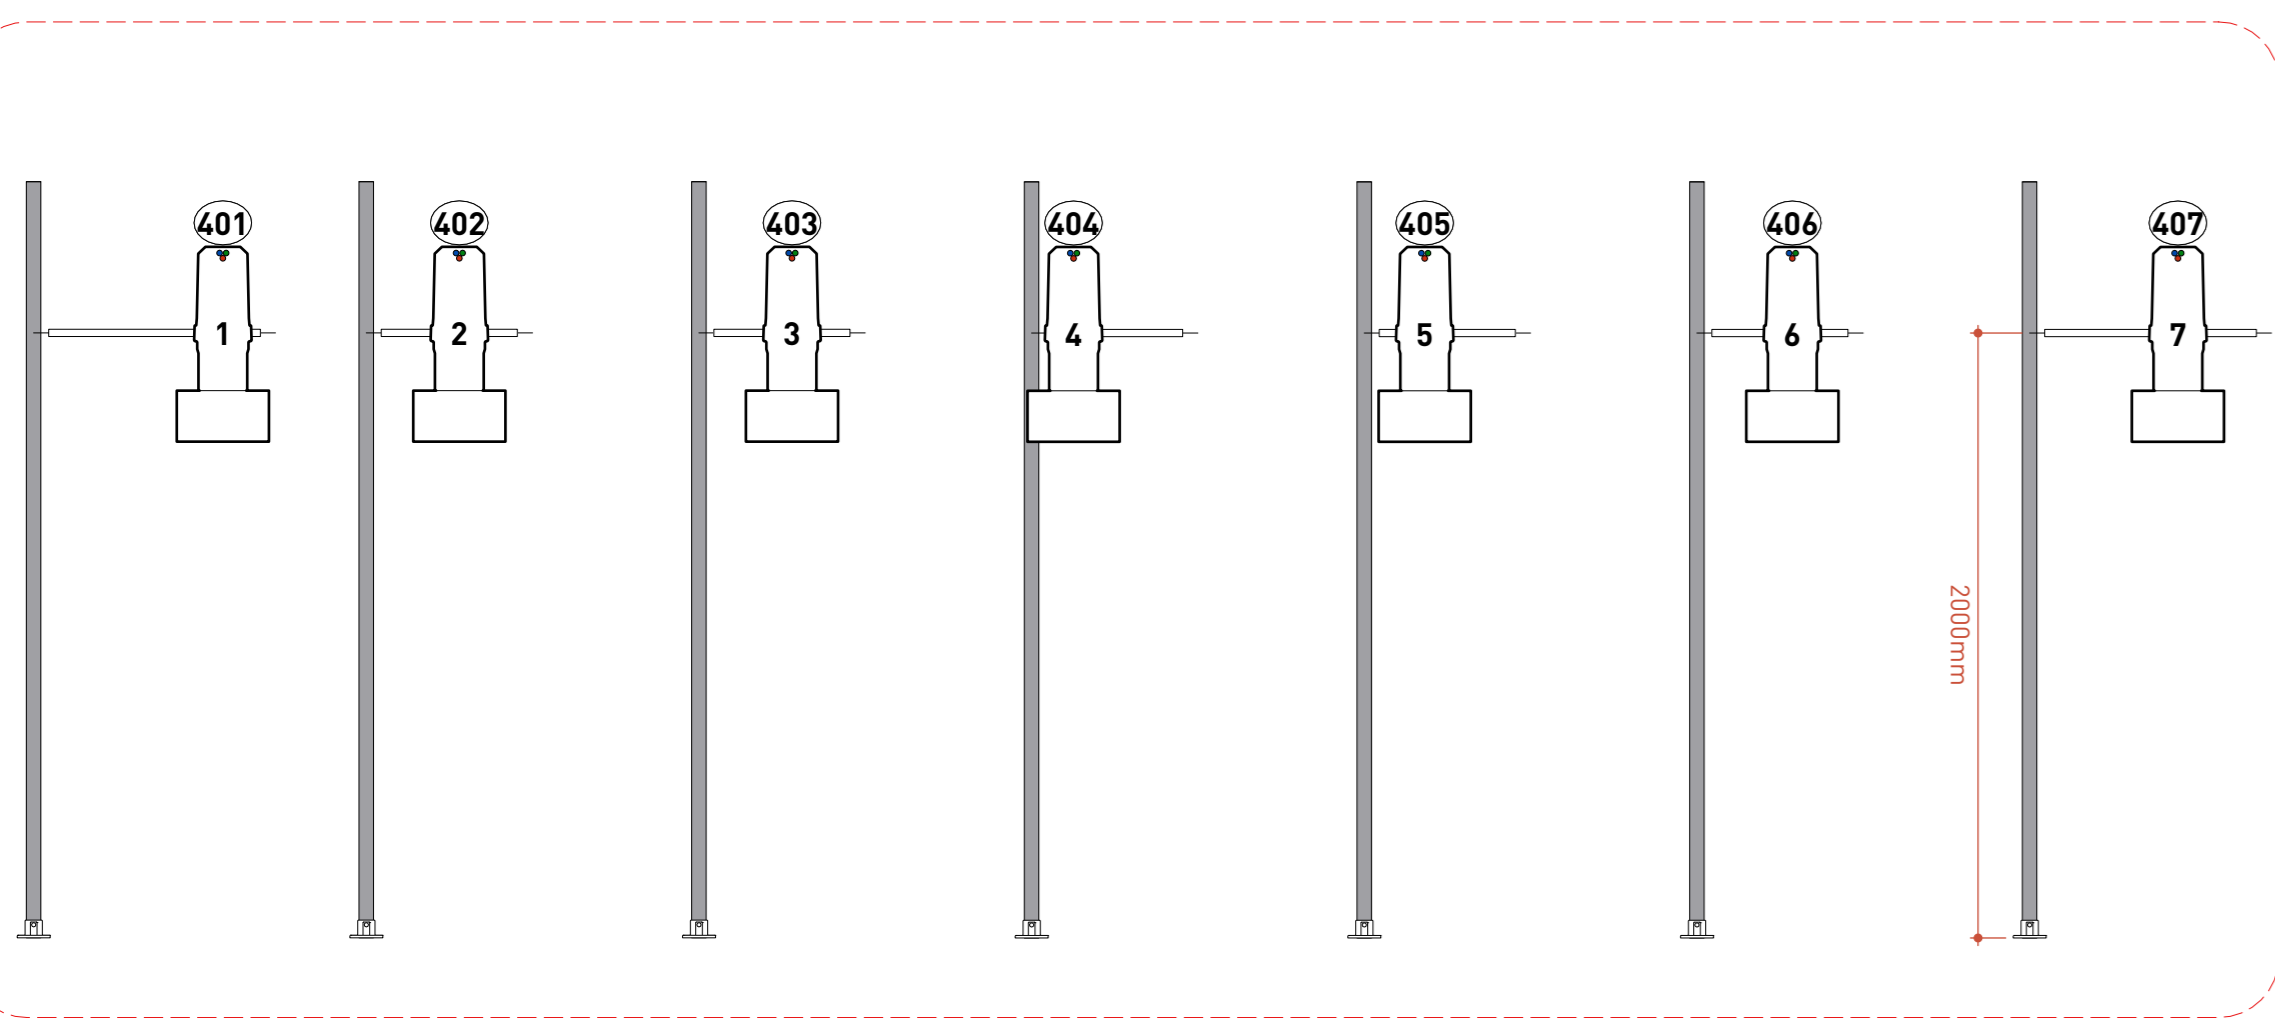

4 LADDERS SR  
Scale: 1:25

3 CYC & PROSC LIGHTING (FRONT VIEW)  
Scale: 1:25

5 LADDERS SL  
Scale: 1:25

2 GROUNDROW  
Scale: 1:25

1 CYC & PROSC LIGHTING (TOP/PLAN)  
Scale: 1:25

Frost	Size	Count
R-132	ETC (159mm)	14
	PAR 64 (250mm)	2
R-132	PAR 64 (250mm)	20
R-119	ETC (190mm)	35

Sobo	Instrument	Count
G1	ETC Source 4 25°-50° Zoom	10
G2	ETC Source 4 26°	12
G3	ETC Source 4 26°	12

- G1 Leaf Breakup Large (800)
- G2 Cloud 8 (1468)
- G3 Cloud 7 (1468)

NOTES  
1. All heights marked are from the Lighting Instrument Fixing