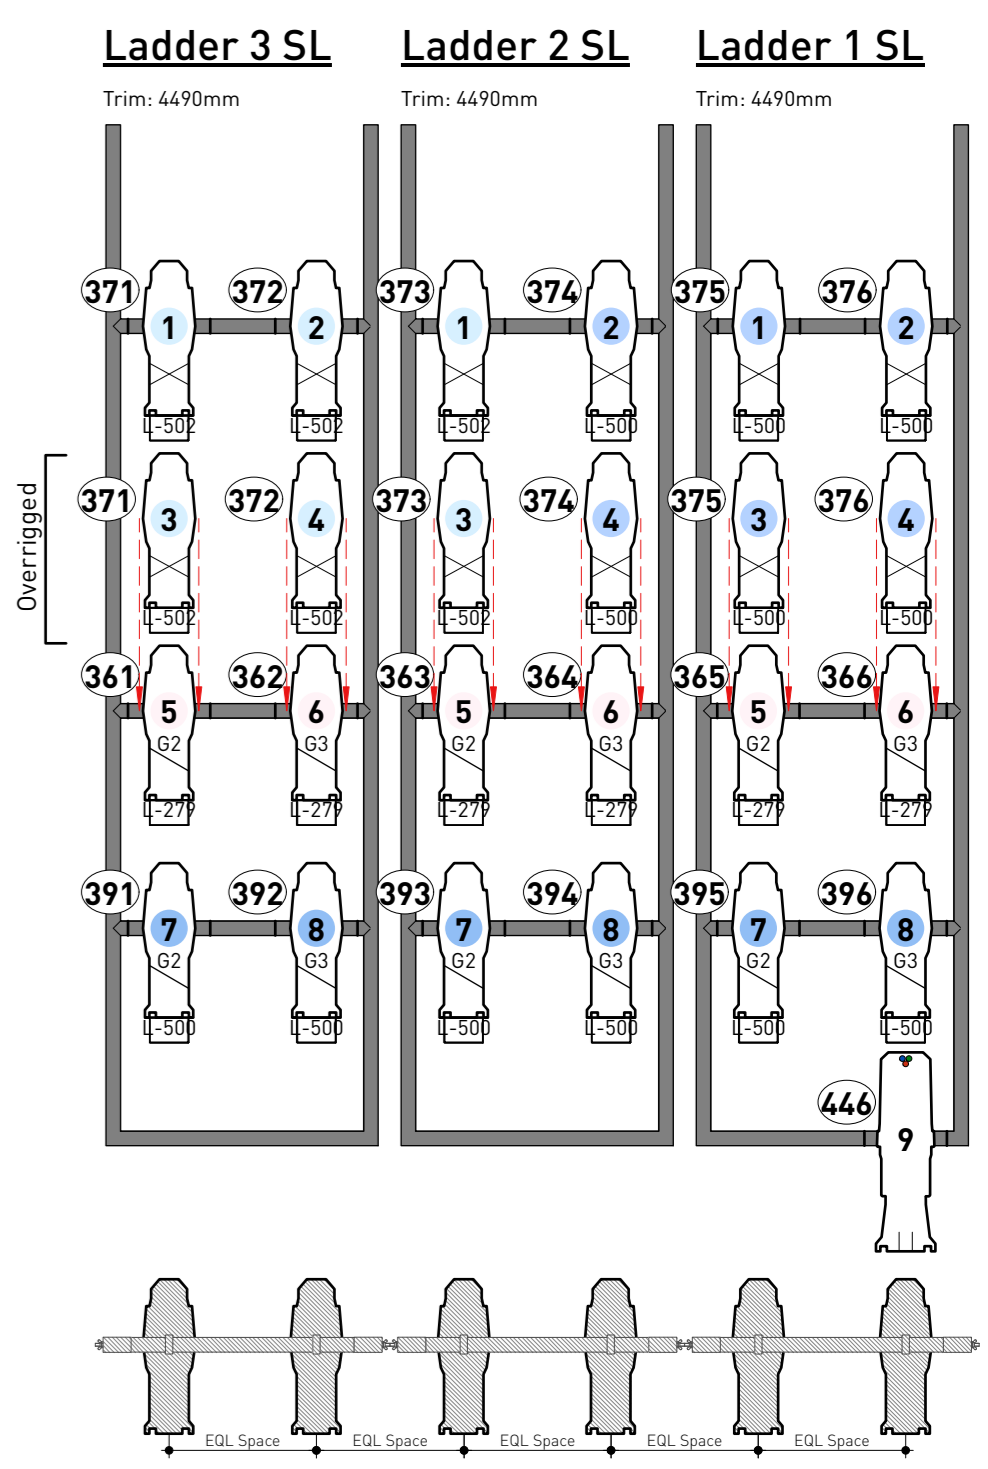

4 LADDERS SR  
Scale: 1:25

3 CYC & PROSC LIGHTING (FRONT VIEW)  
Scale: 1:25

5 LADDERS SL  
Scale: 1:25

2 GROUNDROW  
Scale: 1:25

1 CYC & PROSC LIGHTING (TOP/PLAN)  
Scale: 1:25

Frost	Size	Count
R-132	ETC (159mm)	14
	PAR 64 (250mm)	2
R-132	PAR 64 (250mm)	20
R-119	ETC (190mm)	35

Sobo	Instrument	Count
G1	ETC Source 4 25°-50° Zoom	10
G2	ETC Source 4 26°	12
G3	ETC Source 4 26°	12

- G1 Leaf Breakup Large (800)
- G2 Cloud 8 (1468)
- G3 Cloud 7 (1468)

NOTES  
1. All heights marked are from the Lighting Instrument Fixing