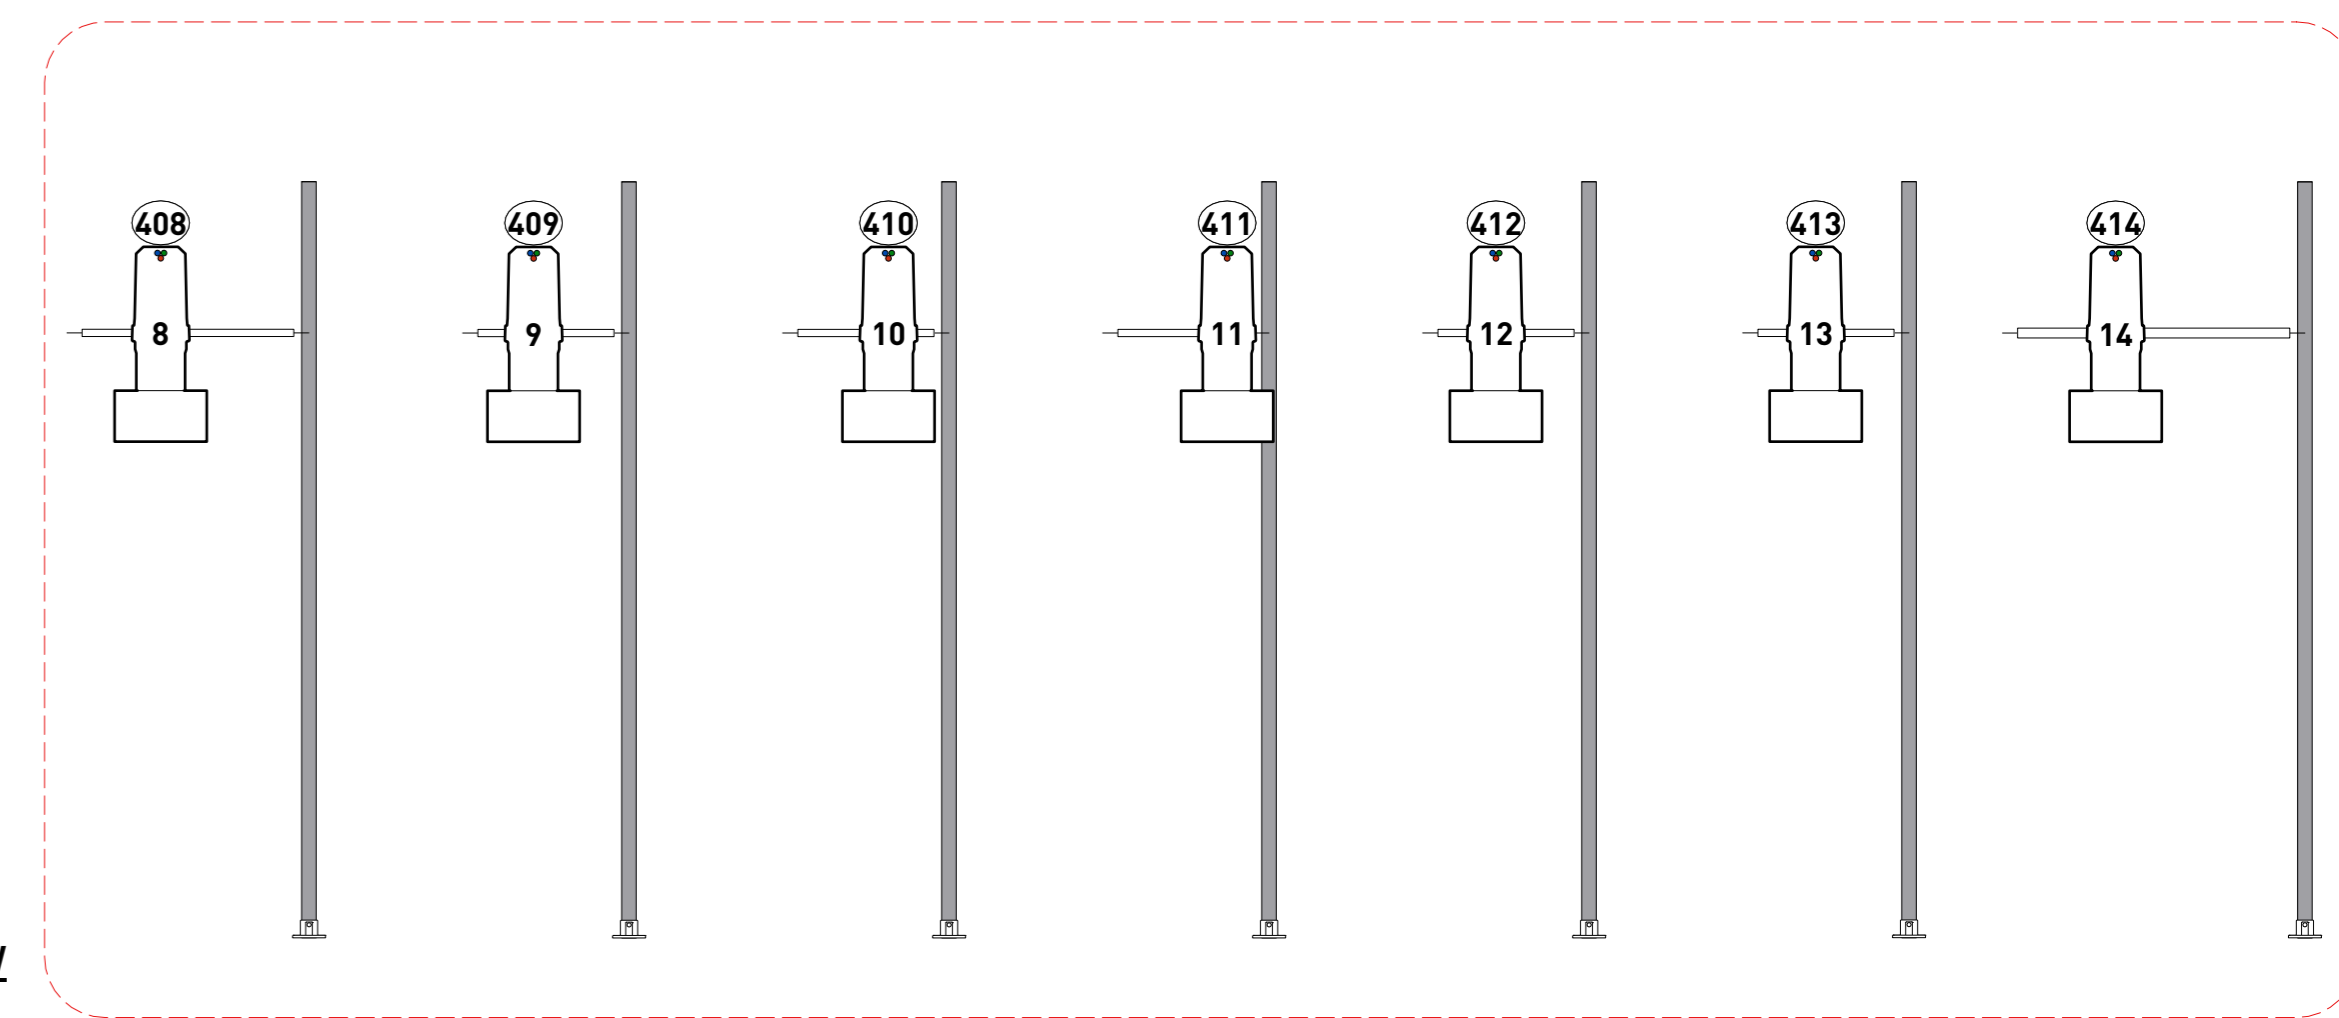

4 LADDERS SR  
Scale: 1:25

3 CYC & PROSC LIGHTING (FRONT VIEW)  
Scale: 1:25

5 LADDERS SL  
Scale: 1:25

2 GROUNDROW  
Scale: 1:25

1 CYC & PROSC LIGHTING (TOP/PLAN)  
Scale: 1:25

Frost	Size	Count
R-132	ETC (159mm)	14
	PAR 64 (250mm)	2
R-132	PAR 64 (250mm)	20
R-119	ETC (190mm)	35

Sobo	Instrument	Count
G1	ETC Source 4 25°-50° Zoom	10
G2	ETC Source 4 26°	12
G3	ETC Source 4 26°	12

- G1 Leaf Breakup Large (800)
- G2 Cloud 8 (1468)
- G3 Cloud 7 (1468)

NOTES  
1. All heights marked are from the Lighting Instrument Fixing