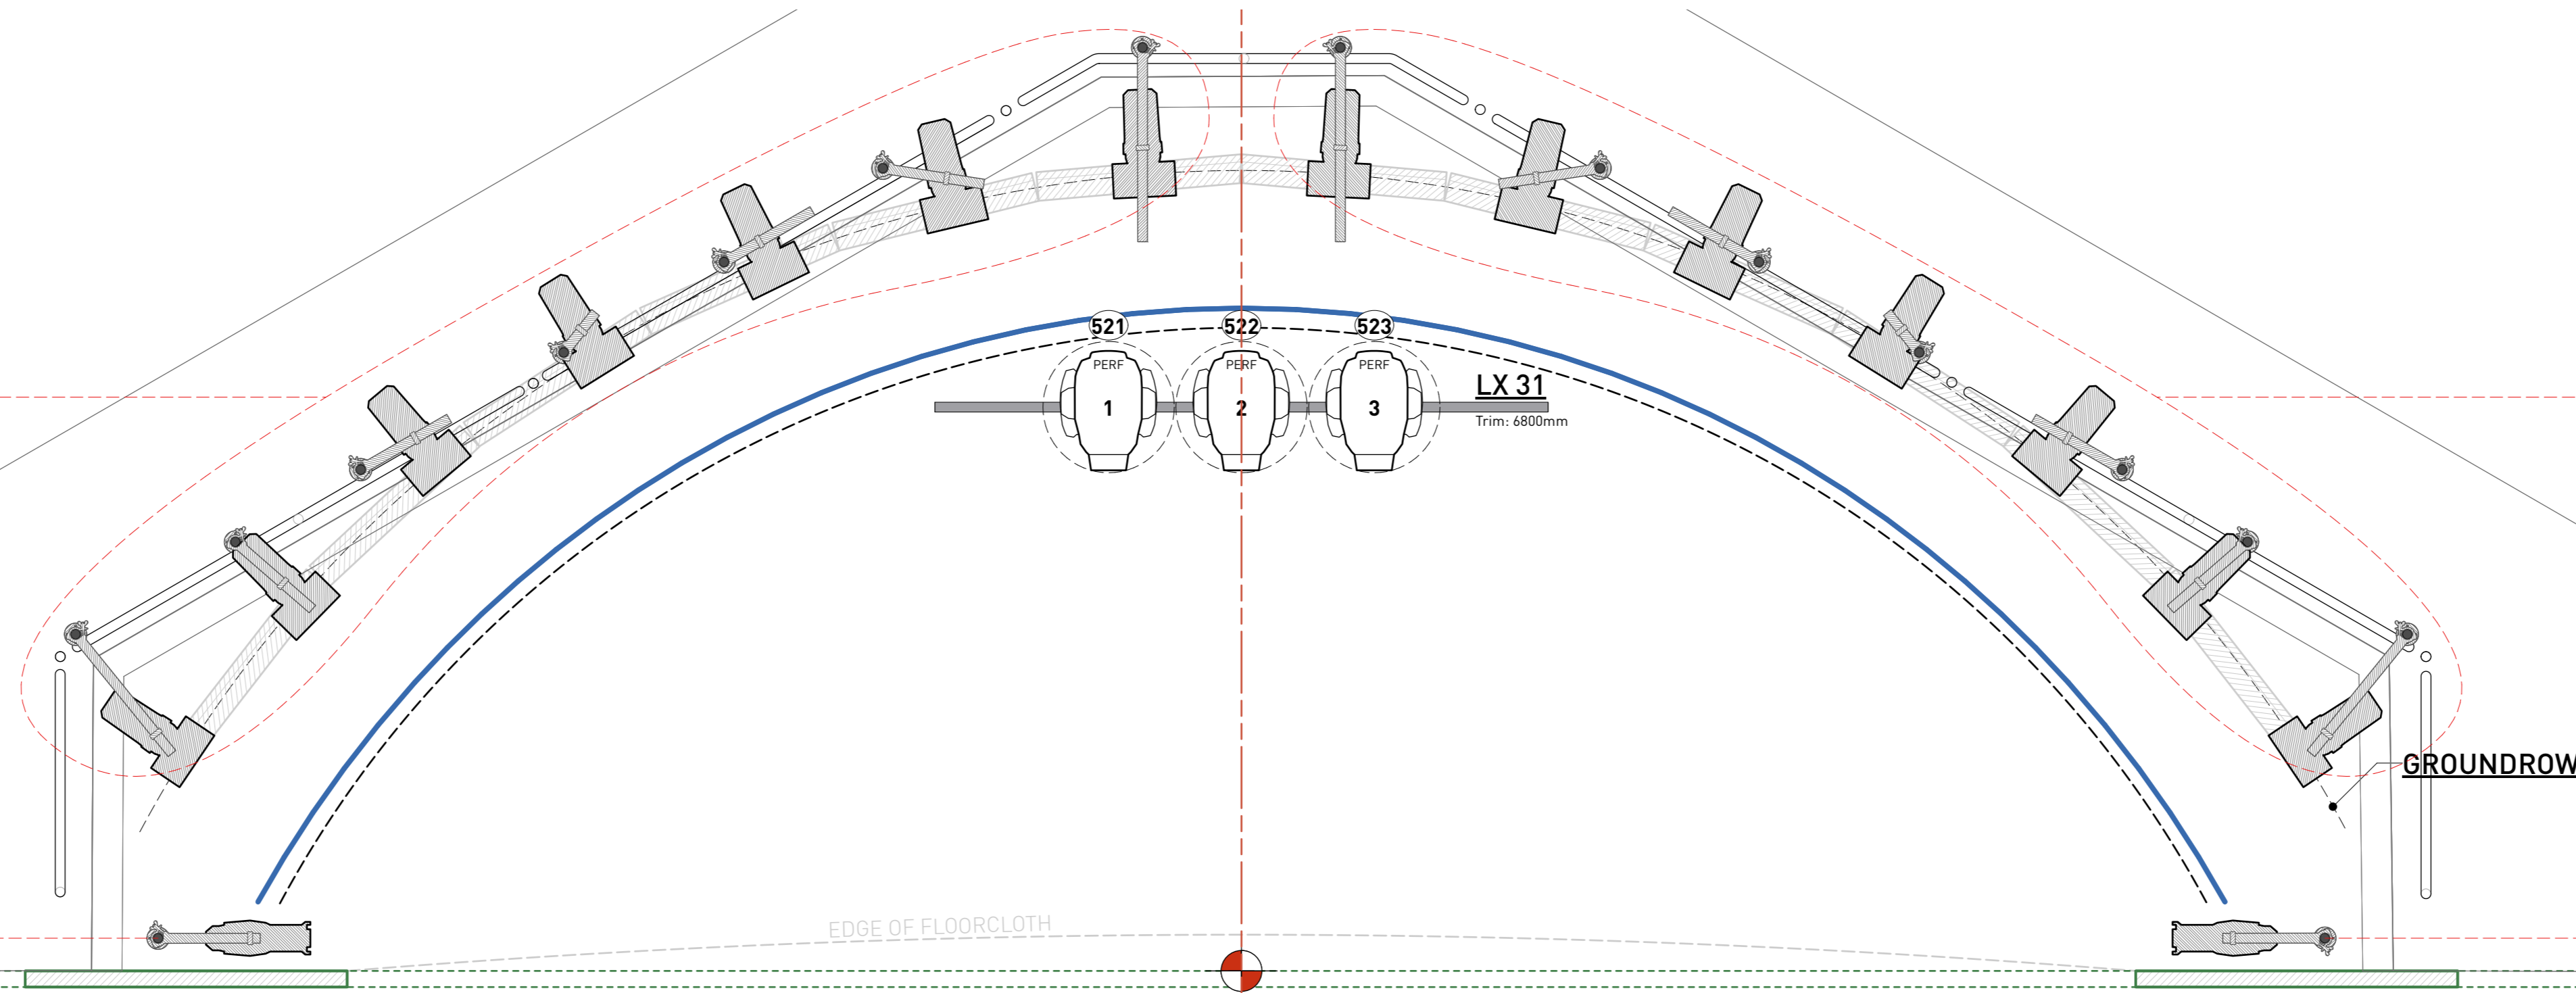

4 LADDERS SR  
Scale: 1:25

3 CYC & PROSC LIGHTING (FRONT VIEW)  
Scale: 1:25

5 LADDERS SL  
Scale: 1:25

2 GROUNDROW  
Scale: 1:25

1 CYC & PROSC LIGHTING (TOP/PLAN)  
Scale: 1:25

Frost	Size	Count
R-132	ETC (159mm)	14
	PAR 64 (250mm)	2
R-132	PAR 64 (250mm)	20
R-119	ETC (190mm)	35

Sobo	Instrument	Count
G1	ETC Source 4 25°-50° Zoom	10
G2	ETC Source 4 26°	12
G3	ETC Source 4 26°	12

- G1 Leaf Breakup Large (800)
- G2 Cloud 8 (1468)
- G3 Cloud 7 (1468)

NOTES  
1. All heights marked are from the Lighting Instrument Fixing