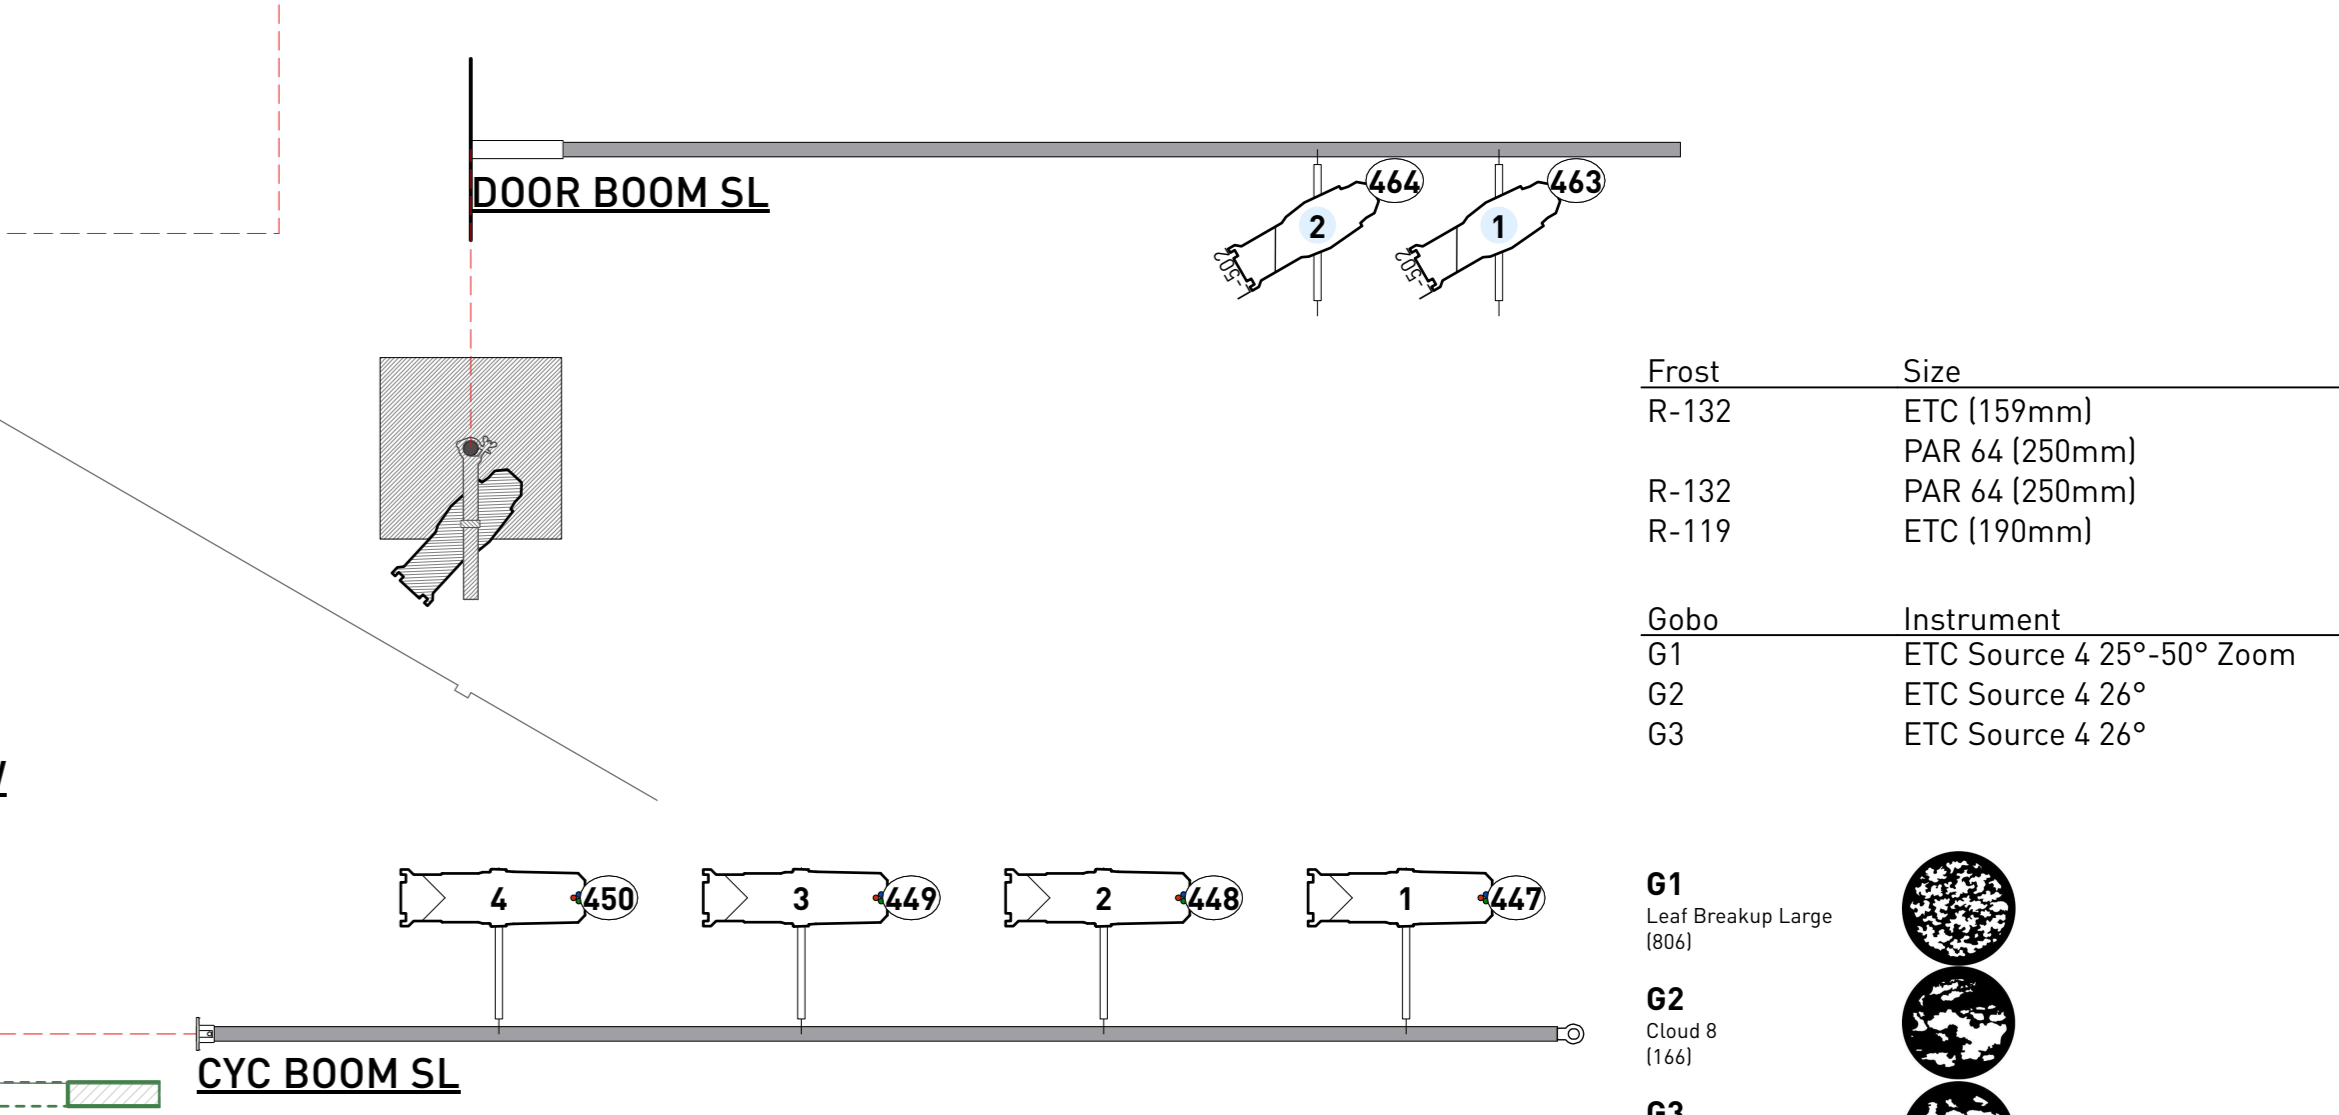

4 LADDERS SR  
Scale: 1:25

3 CYC & PROSC LIGHTING (FRONT VIEW)  
Scale: 1:25

5 LADDERS SL  
Scale: 1:25

2 GROUNDROW  
Scale: 1:25

1 CYC & PROSC LIGHTING (TOP/PLAN)  
Scale: 1:25

Frost	Size	Count
R-132	ETC (159mm)	14
	PAR 64 (250mm)	2
R-132	PAR 64 (250mm)	20
R-119	ETC (190mm)	35

Sobo	Instrument	Count
G1	ETC Source 4 25°-50° Zoom	10
G2	ETC Source 4 26°	12
G3	ETC Source 4 26°	12

- G1 Leaf Breakup Large (800)
- G2 Cloud 8 (1468)
- G3 Cloud 7 (1468)

NOTES  
1. All heights marked are from the Lighting Instrument Fixing