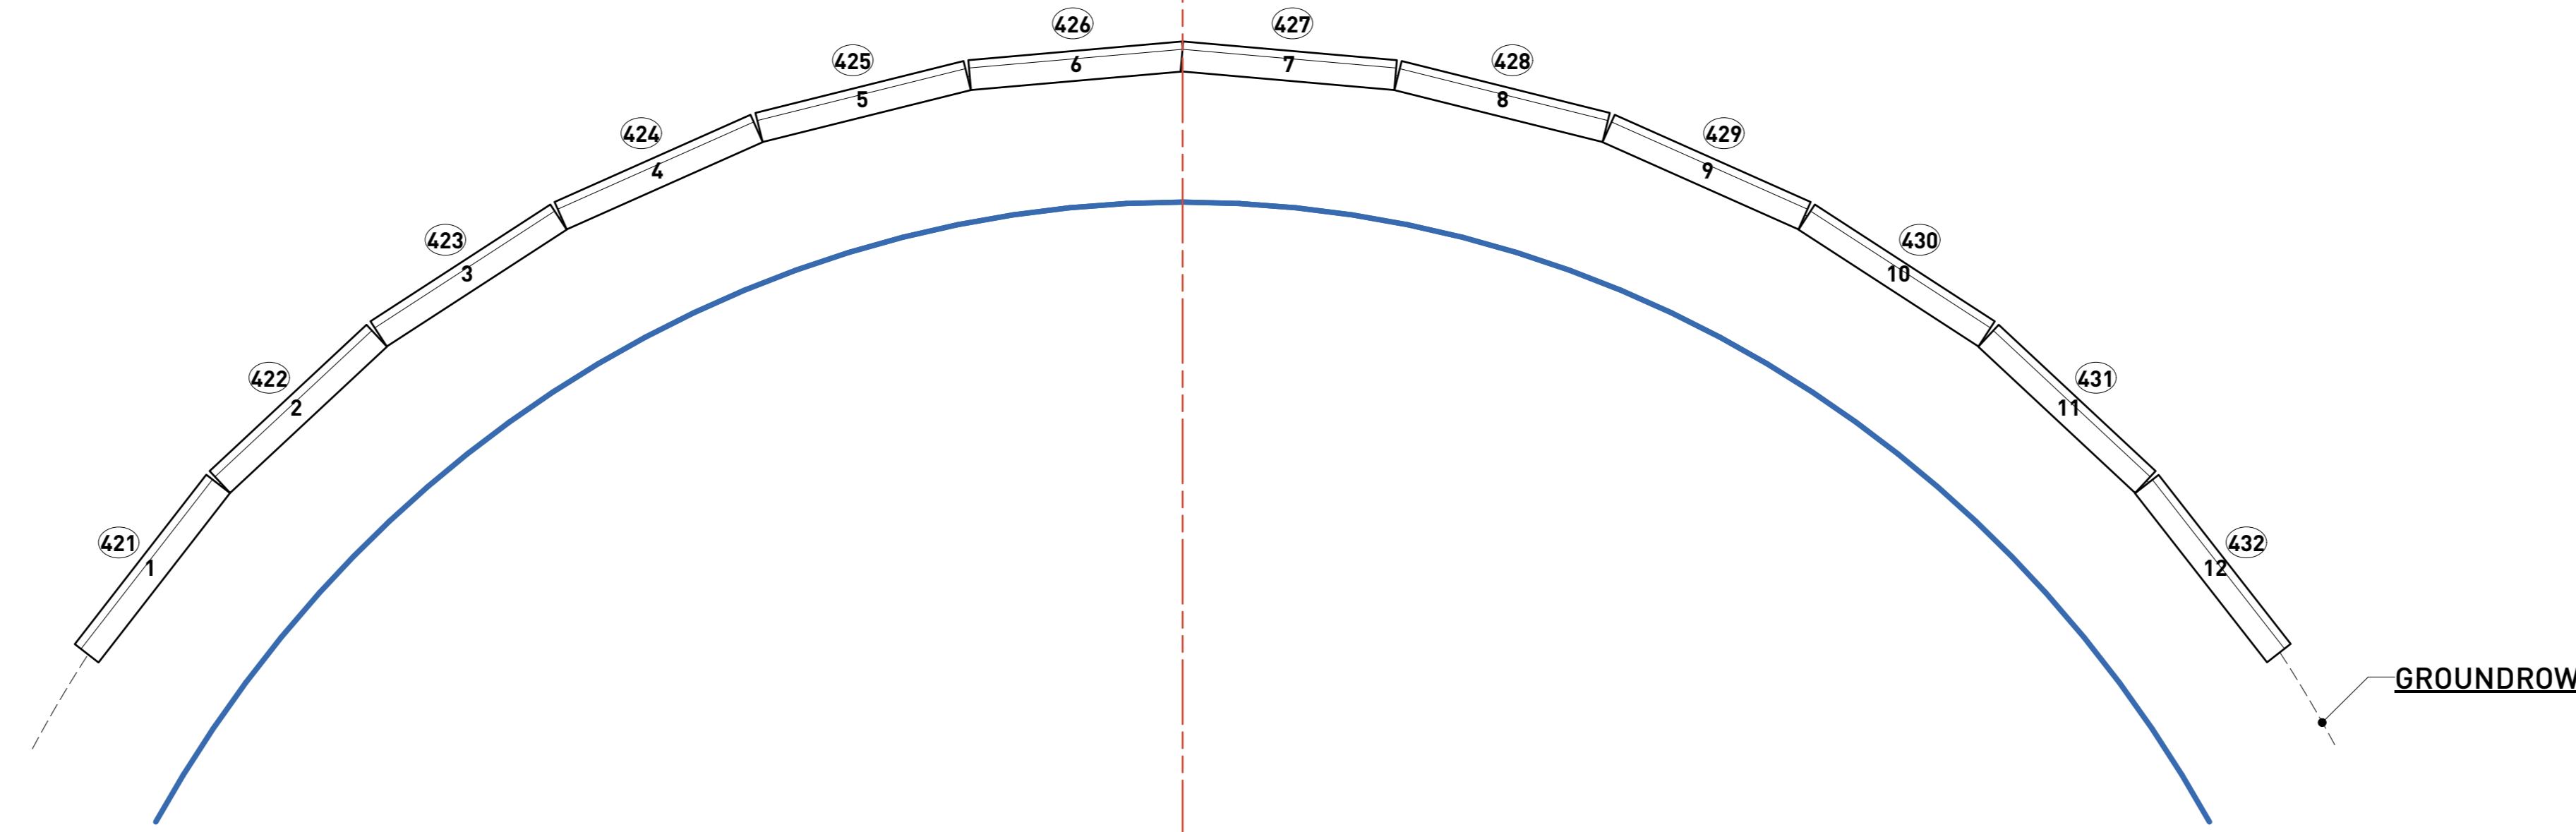

4 LADDERS SR  
Scale: 1:25

3 CYC & PROSC LIGHTING (FRONT VIEW)  
Scale: 1:25

5 LADDERS SL  
Scale: 1:25

2 GROUNDROW  
Scale: 1:25

1 CYC & PROSC LIGHTING (TOP/PLAN)  
Scale: 1:25

Frost	Size	Count
R-132	ETC (159mm)	14
	PAR 64 (250mm)	2
R-132	PAR 64 (250mm)	20
R-119	ETC (190mm)	35

Sobo	Instrument	Count
G1	ETC Source 4 25°-50° Zoom	10
G2	ETC Source 4 26°	12
G3	ETC Source 4 26°	12

- G1 Leaf Breakup Large (800)
- G2 Cloud 8 (1468)
- G3 Cloud 7 (1468)

NOTES  
1. All heights marked are from the Lighting Instrument Fixing