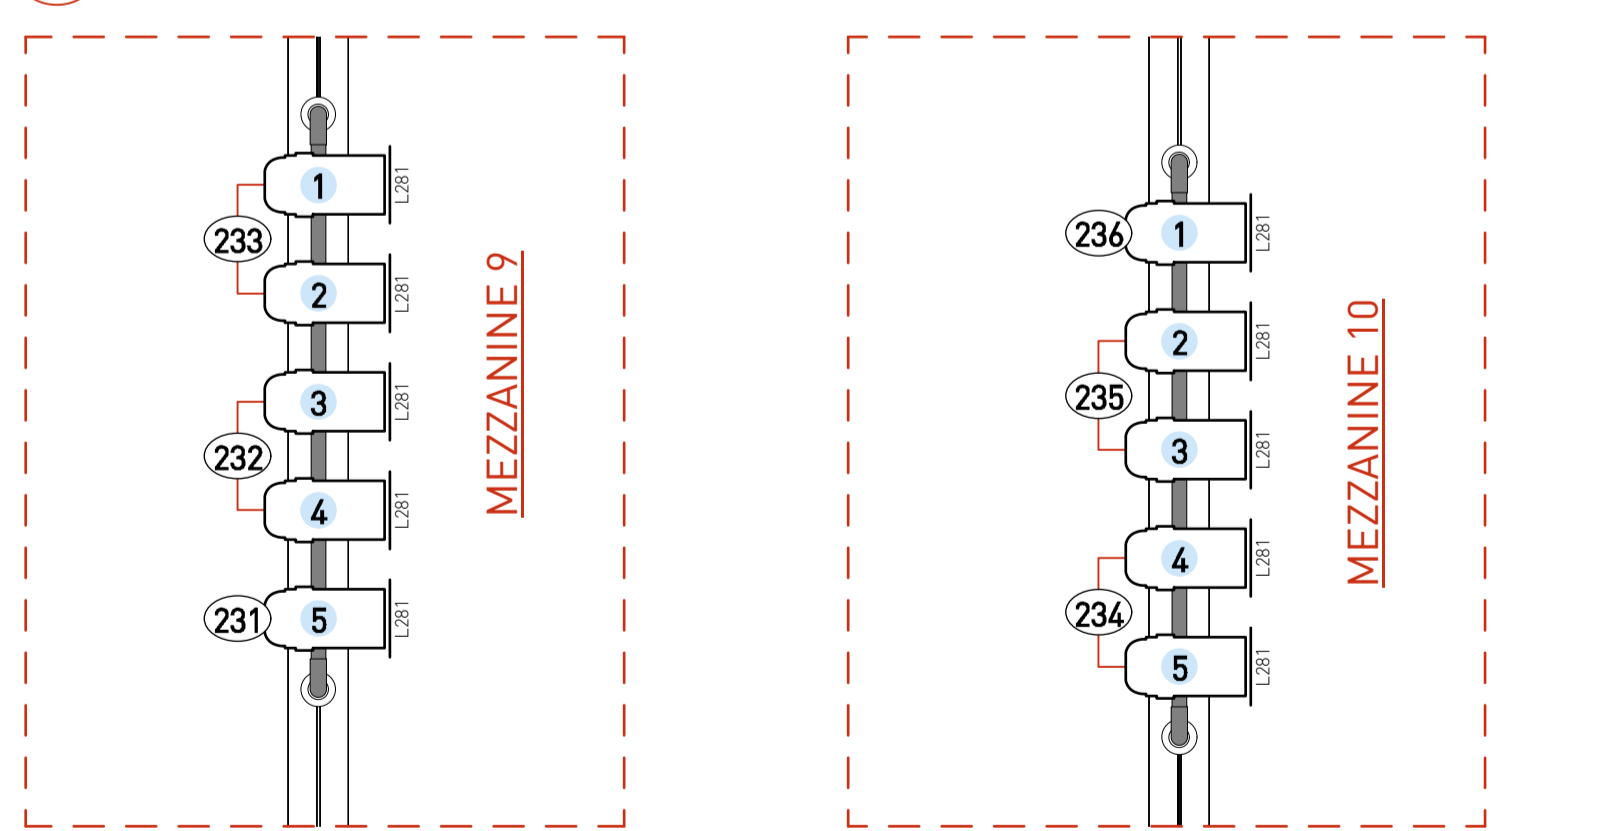

1 WEST SIDE MEZZANINE
Scale: 1:25

MEZZANINE 8

1A WEST SIDE MEZZANINE
Scale: 1:25

2 EAST SIDE MEZZANINE
Scale: 1:25

4 WELCOME ROOM MEZZANINE - EAST
Scale: 1:25

3 WELCOME ROOM MEZZANINE - WEST
Scale: 1:25

Scale: 1:25

MAZE ROOMS

5 MAZE ROOMS - SCHEMATIC PRACTICALS LIST
Scale: 1:25

INSTRUMENT KEY (Maze Room)

PRACTICALS		
	PRACTICAL-LED Tube (1500mm) @ 25w	9

INSTRUMENT KEY (Mezzanine)

CONVENTIONAL INSTRUMENTS		
	PAR 64 CP62 @ 1kW	10
	PAR 64 CP62 Shortnose @ 1kW	28
EFFECTS		
	Look Solutions DF50 @ 1.5kW	2
(Please see sheet 1 for haze positions)		
Typical		
	Accessory	
	Colour	
	Beam Angle	
	Gate	
	Unit Number	
	Measurement From C/L	
	Group	
	Channel	
	Address	