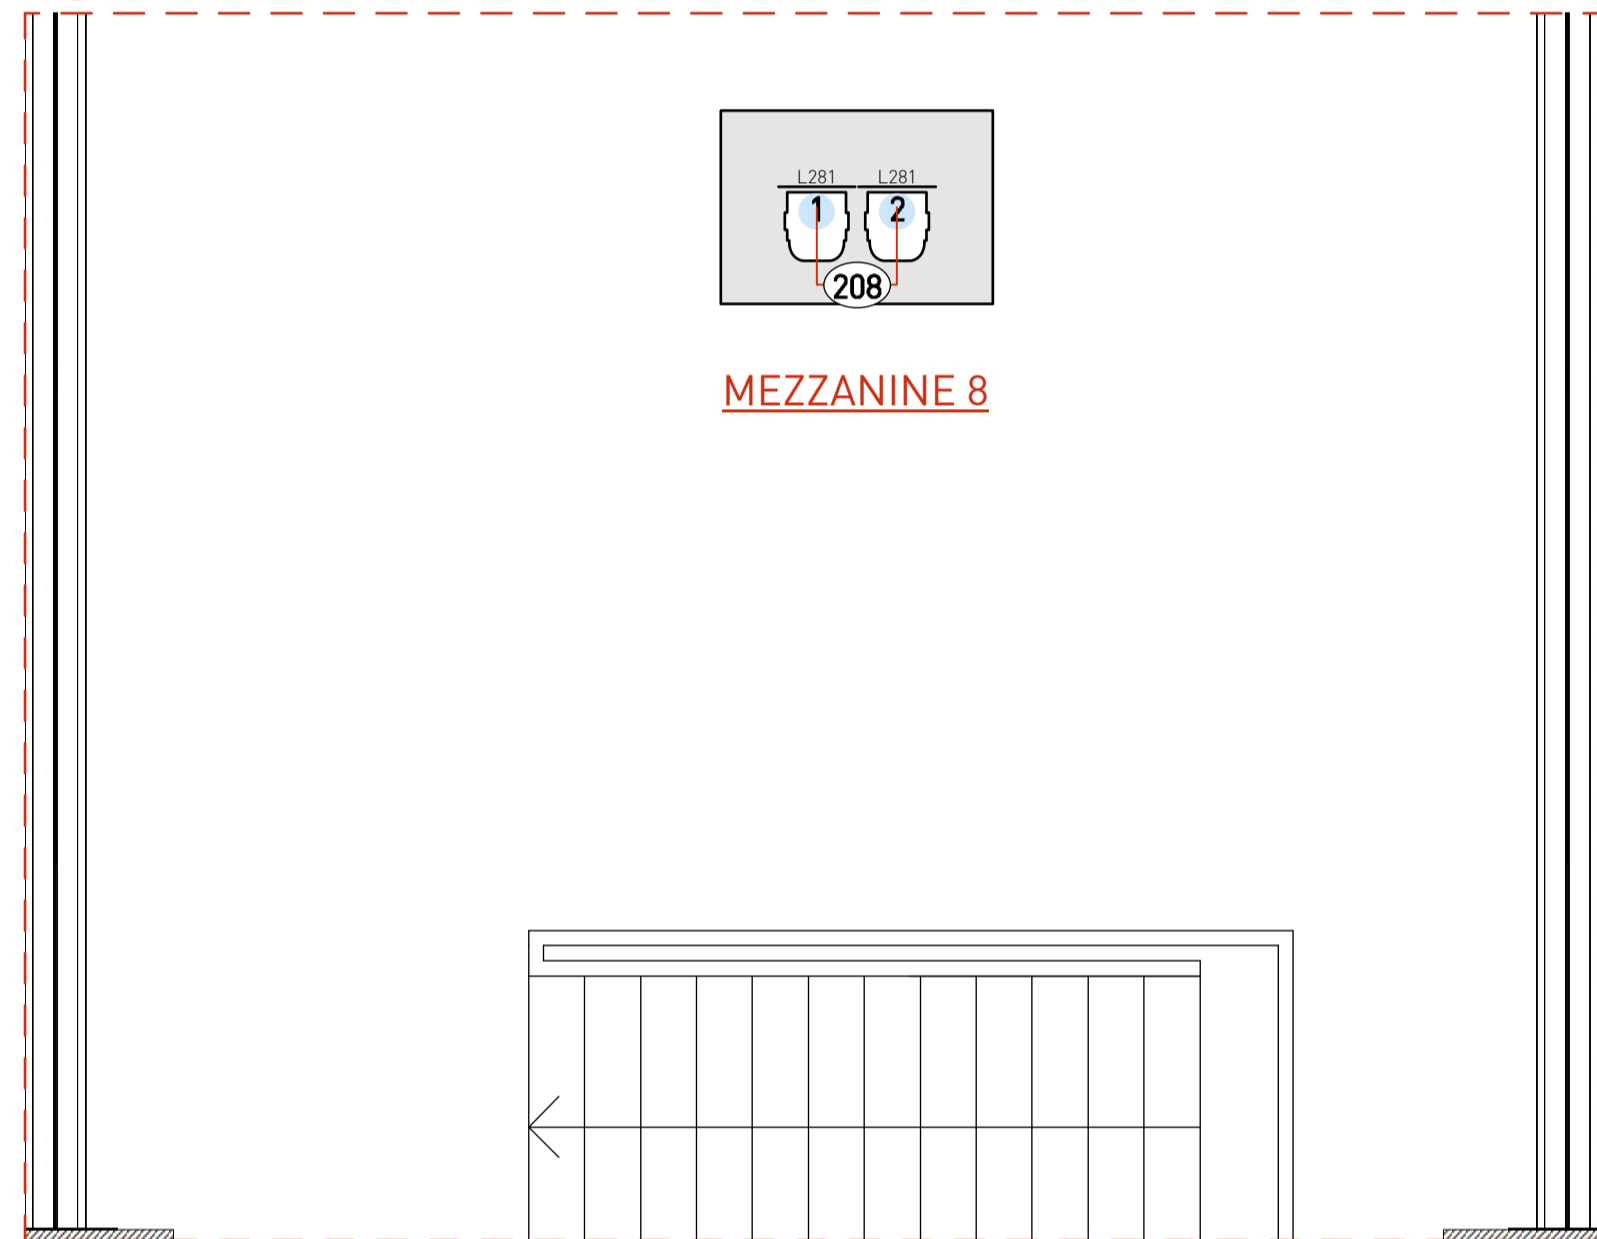

1 WEST SIDE MEZZANINE
Scale: 1:25

MEZZANINE 8

1A WEST SIDE MEZZANINE
Scale: 1:25

2 EAST SIDE MEZZANINE
Scale: 1:25

4 WELCOME ROOM MEZZANINE - EAST
Scale: 1:25

3 WELCOME ROOM MEZZANINE - WEST
Scale: 1:25

Scale: 1:25

MAZE ROOMS

5 MAZE ROOMS - SCHEMATIC PRACTICALS LIST
Scale: 1:25

INSTRUMENT KEY (Maze Room)

PRACTICALS		
	PRACTICAL-LED Tube (1500mm) @ 25w	9

INSTRUMENT KEY (Mezzanine)

CONVENTIONAL INSTRUMENTS		
	PAR 64 CP62 @ 1kW	10
	PAR 64 CP62 Shortnose @ 1kW	28
EFFECTS		
	Look Solutions DF50 @ 1.5kW	2
(Please see sheet 1 for haze positions)		
Typical		
	Accessory	
	Colour	
	Beam Angle	
	Gate	
	Unit Number	
	Measurement From C/L	
	Group	
	Channel	
	Address	