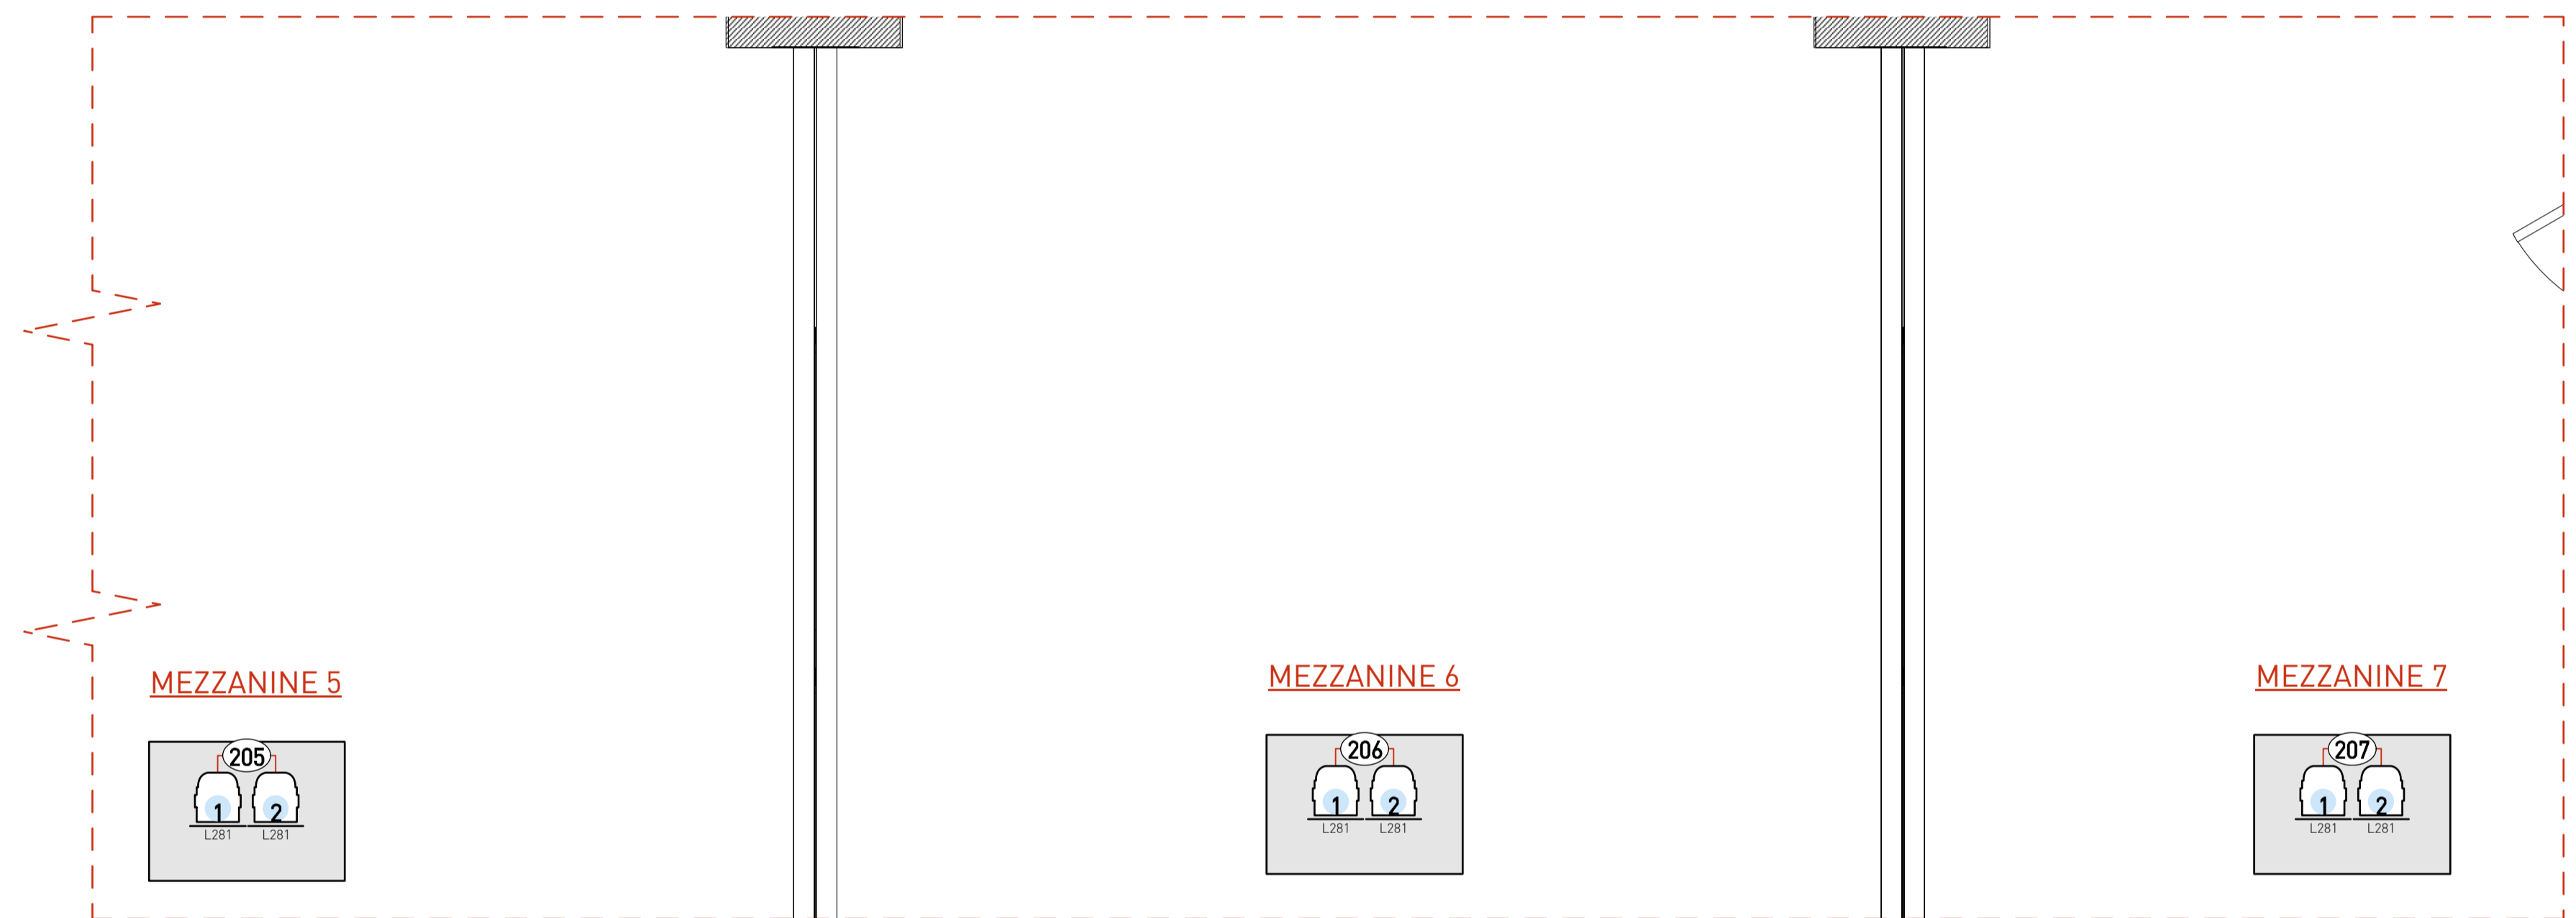

1 WEST SIDE MEZZANINE
Scale: 1:25

MEZZANINE 8

1A WEST SIDE MEZZANINE
Scale: 1:25

2 EAST SIDE MEZZANINE
Scale: 1:25

4 WELCOME ROOM MEZZANINE - EAST
Scale: 1:25

3 WELCOME ROOM MEZZANINE - WEST
Scale: 1:25

Scale: 1:25

MAZE ROOMS

5 MAZE ROOMS - SCHEMATIC PRACTICALS LIST
Scale: 1:25

INSTRUMENT KEY (Maze Room)

PRACTICALS		
	PRACTICAL-LED Tube (1500mm) @ 25w	9

INSTRUMENT KEY (Mezzanine)

CONVENTIONAL INSTRUMENTS		
	PAR 64 CP62 @ 1kW	10
	PAR 64 CP62 Shortnose @ 1kW	28
EFFECTS		
	Look Solutions DF50 @ 1.5kW	2
(Please see sheet 1 for haze positions)		
Typical		
	Accessory	
	Colour	
	Beam Angle	
	Gate	
	Unit Number	
	Measurement From C/L	
	Group	
	Channel	
	Address	