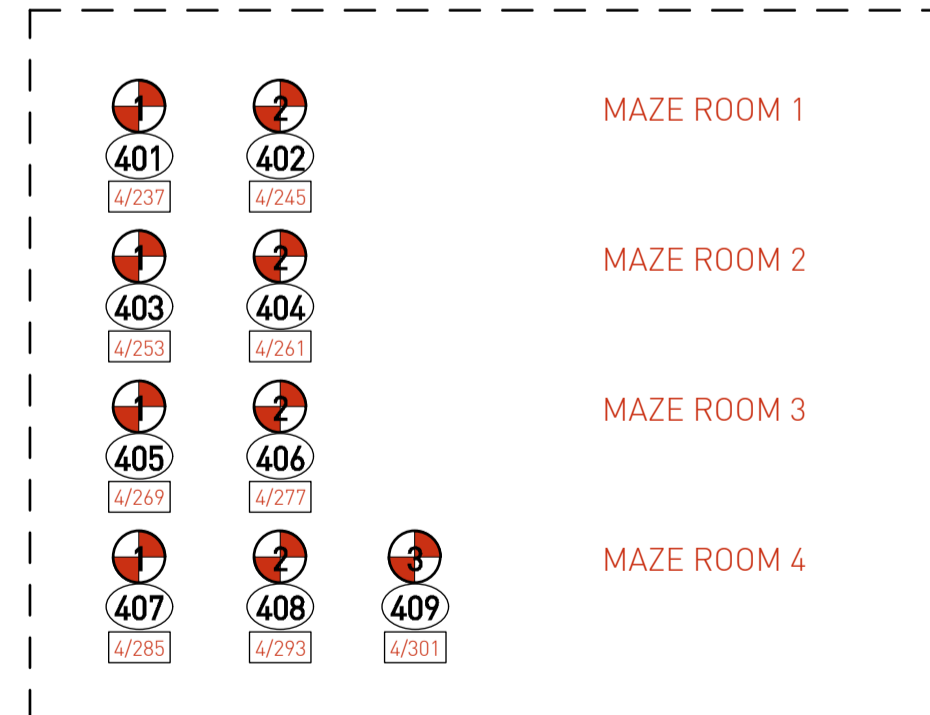

1 WEST SIDE MEZZANINE
Scale: 1:25

MEZZANINE 8

1A WEST SIDE MEZZANINE
Scale: 1:25

2 EAST SIDE MEZZANINE
Scale: 1:25

4 WELCOME ROOM MEZZANINE - EAST
Scale: 1:25

3 WELCOME ROOM MEZZANINE - WEST
Scale: 1:25

Scale: 1:25

MAZE ROOMS

5 MAZE ROOMS - SCHEMATIC PRACTICALS LIST
Scale: 1:25

INSTRUMENT KEY (Maze Room)

PRACTICALS		
	PRACTICAL-LED Tube (1500mm) @ 25w	9

INSTRUMENT KEY (Mezzanine)

CONVENTIONAL INSTRUMENTS		
	PAR 64 CP62 @ 1kW	10
	PAR 64 CP62 Shortnose @ 1kW	28
EFFECTS		
	Look Solutions DF50 @ 1.5kW	2
(Please see sheet 1 for haze positions)		
Typical		
	Accessory	
	Colour	
	Beam Angle	
	Gate	
	Unit Number	
	Measurement From C/L	
	Group	
	Channel	
	Address	