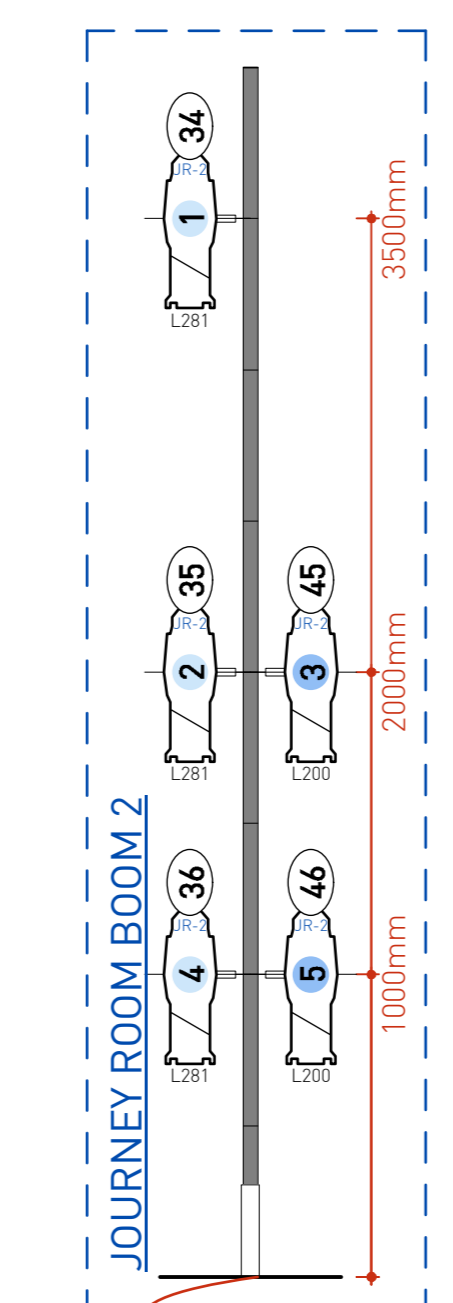

1 JOURNEY ROOM
Scale: 1:25

2 EAST/WEST SECTION
Scale: 1:50

JOURNEY ROOM BOOM 2

6 JOURNEY ROOM 5
Scale: 1:50

INSTRUMENT KEY (Journey Room)

CONVENTIONAL INSTRUMENTS		
	ETC Source 4 19° @ 750w	8
	ETC Source 4 26° @ 750w	28
	ETC Source 4 Mini 50° @ 12W LED	4
MOVING LIGHTS		
	MAC Viper Performance @ 1.225kw	3
	Rebe Robin DL75 @ 1kW	2

Typical	
	Accessory
	Colour
	Beam Angle
	Gate
	Unit Number
	Measurement From C/L
	Group
	Channel
	Address