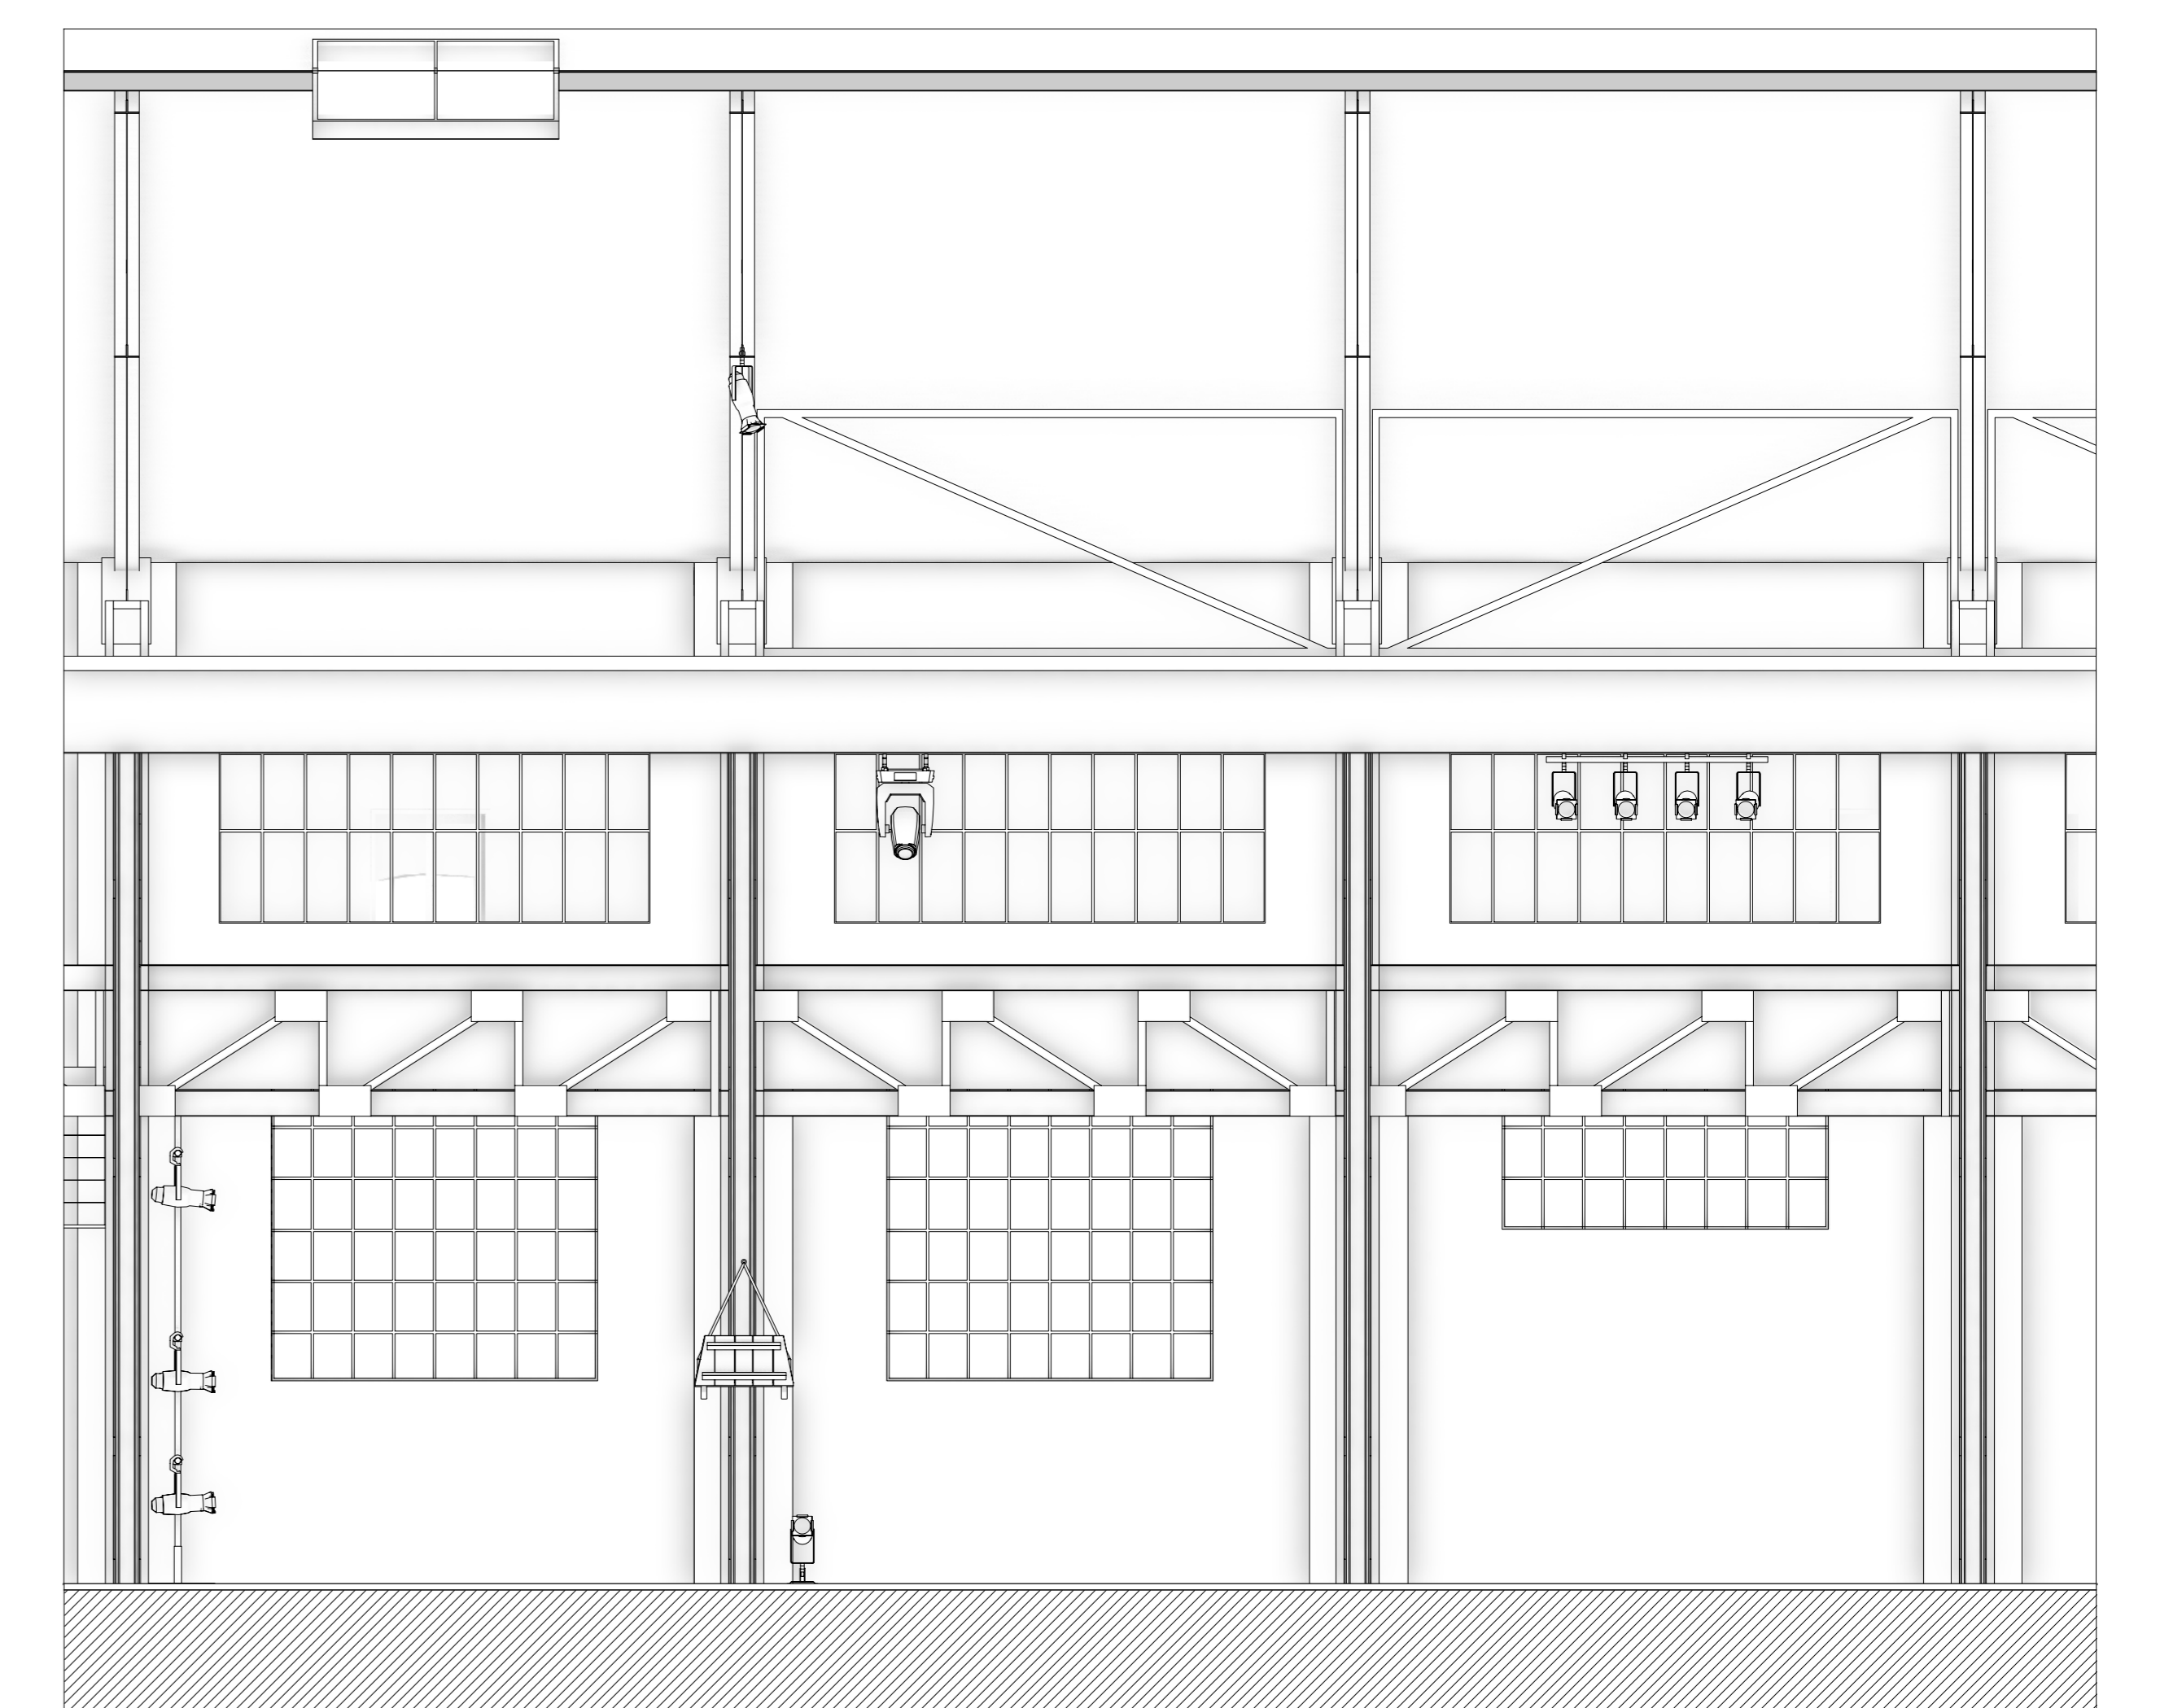

1 JOURNEY ROOM
Scale: 1:25

2 EAST/WEST SECTION
Scale: 1:50

JOURNEY ROOM BOOM 2

6 JOURNEY ROOM 5
Scale: 1:50

INSTRUMENT KEY (Journey Room)

CONVENTIONAL INSTRUMENTS		
	ETC Source 4 19° @ 750w	8
	ETC Source 4 26° @ 750w	28
	ETC Source 4 Mini 50° @ 12W LED	4
MOVING LIGHTS		
	MAC Viper Performance @ 1.225kw	3
	Rebe Robin DL75 @ 1kW	2

Typical	
	Accessory
	Colour
	Beam Angle
	Gate
	Unit Number
	Measurement From C/L
	Group
	Channel
	Address