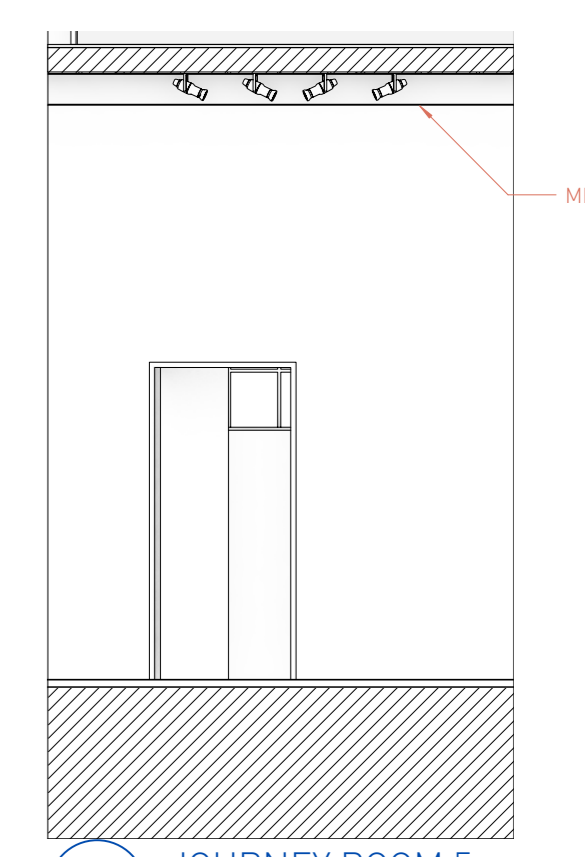

1 JOURNEY ROOM
Scale: 1:25

2 EAST/WEST SECTION
Scale: 1:50

JOURNEY ROOM BOOM 2

6 JOURNEY ROOM 5
Scale: 1:50

INSTRUMENT KEY (Journey Room)

CONVENTIONAL INSTRUMENTS		
	ETC Source 4 19° @ 750w	8
	ETC Source 4 26° @ 750w	28
	ETC Source 4 Mini 50° @ 12W LED	4
MOVING LIGHTS		
	MAC Viper Performance @ 1.225kw	3
	Rebe Robin DL75 @ 1kW	2

Typical	
	Accessory
	Colour
	Beam Angle
	Gate
	Unit Number
	Measurement From C/L
	Group
	Channel
	Address