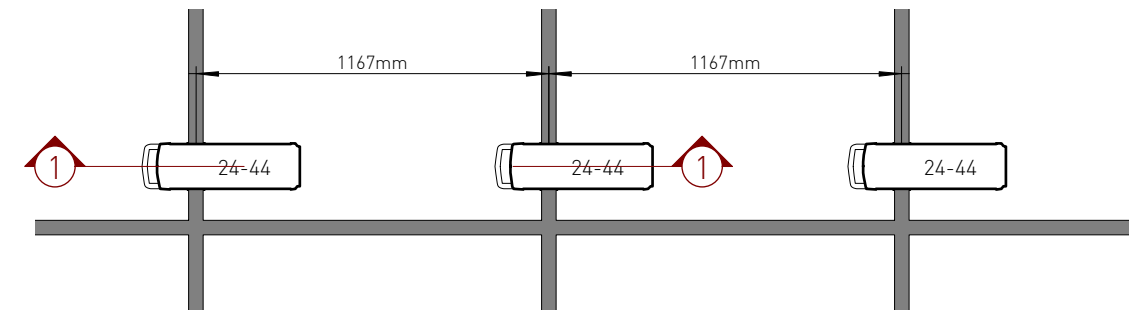

① LIGHTING APERTURES
Scale: 1:10

③ LIGHTING APERTURES (Cut away)
Scale: 1:10

② PLAN VIEW
Scale: 1:25

ORANGE TREE THEATRE
POISON

PROPOSED CEILING APERTURES

MARK DOUBLEDAY
Lighting Design #36

mobile: 07941 102254
email: markdoubleday@mac.com
website: www.markdoubleday.co.uk
address: 7 West Catherine Place,
Edinburgh. EH12 5HZ.
United Kingdom