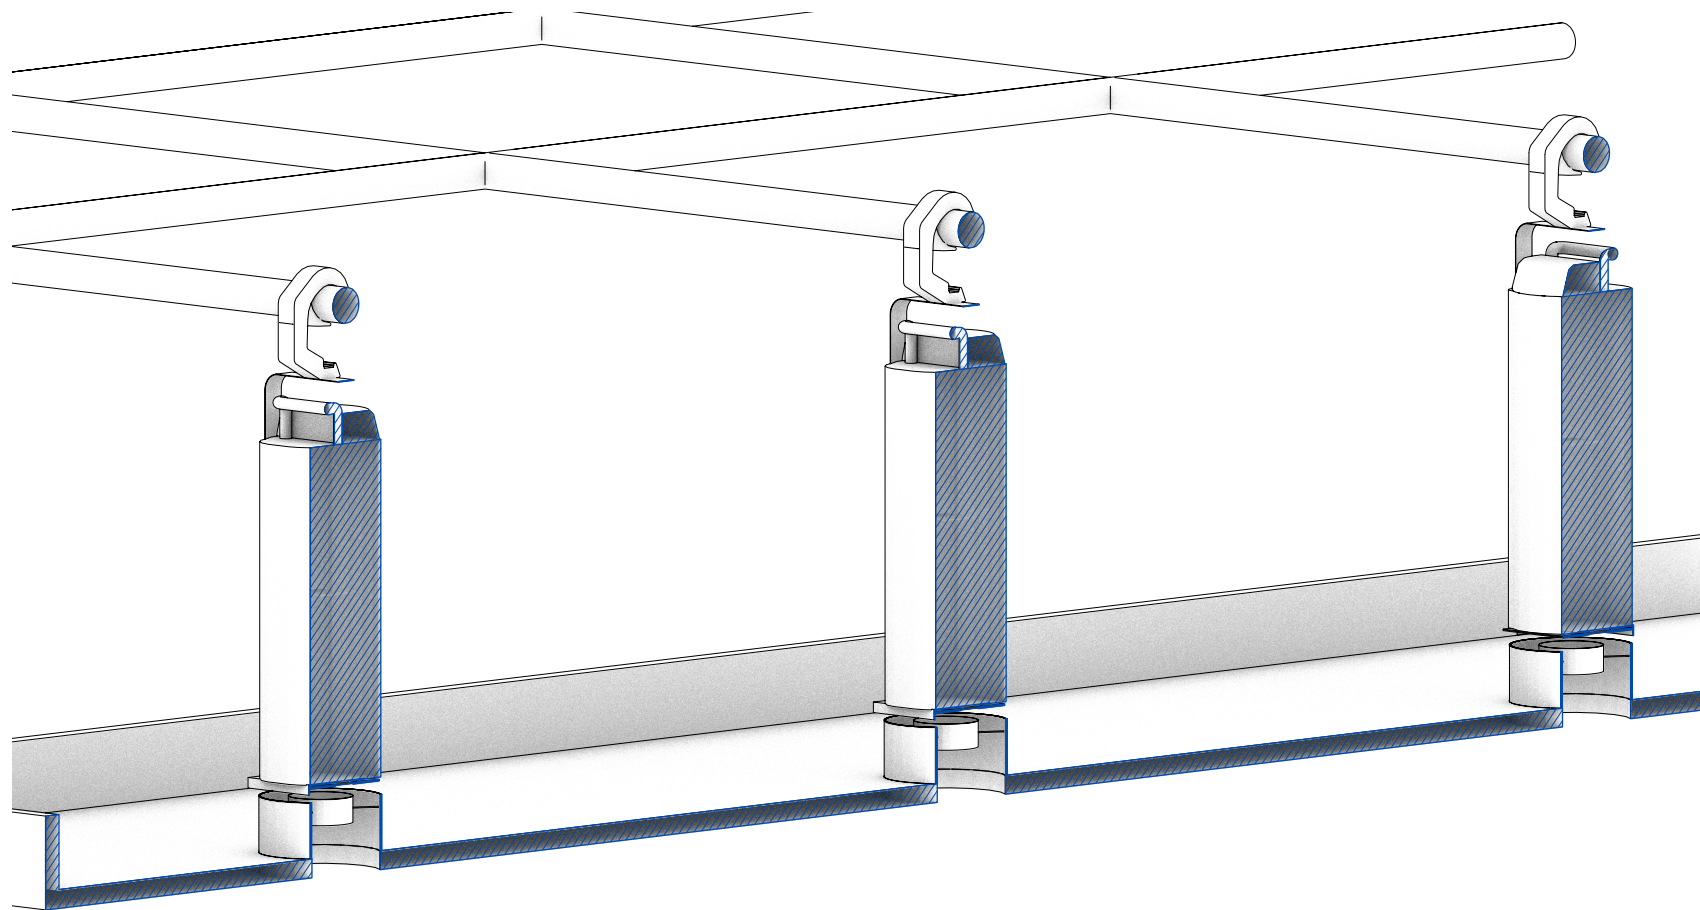

① LIGHTING APERTURES
Scale: 1:10

③ LIGHTING APERTURES (Cut away)
Scale: 1:10

② PLAN VIEW
Scale: 1:25

ORANGE TREE THEATRE
POISON

PROPOSED CEILING APERTURES

MARK DOUBLEDAY
Lighting Design #36

mobile: 07941 102254
email: markdoubleday@mac.com
website: www.markdoubleday.co.uk
address: 7 West Catherine Place,
Edinburgh. EH12 5HZ.
United Kingdom