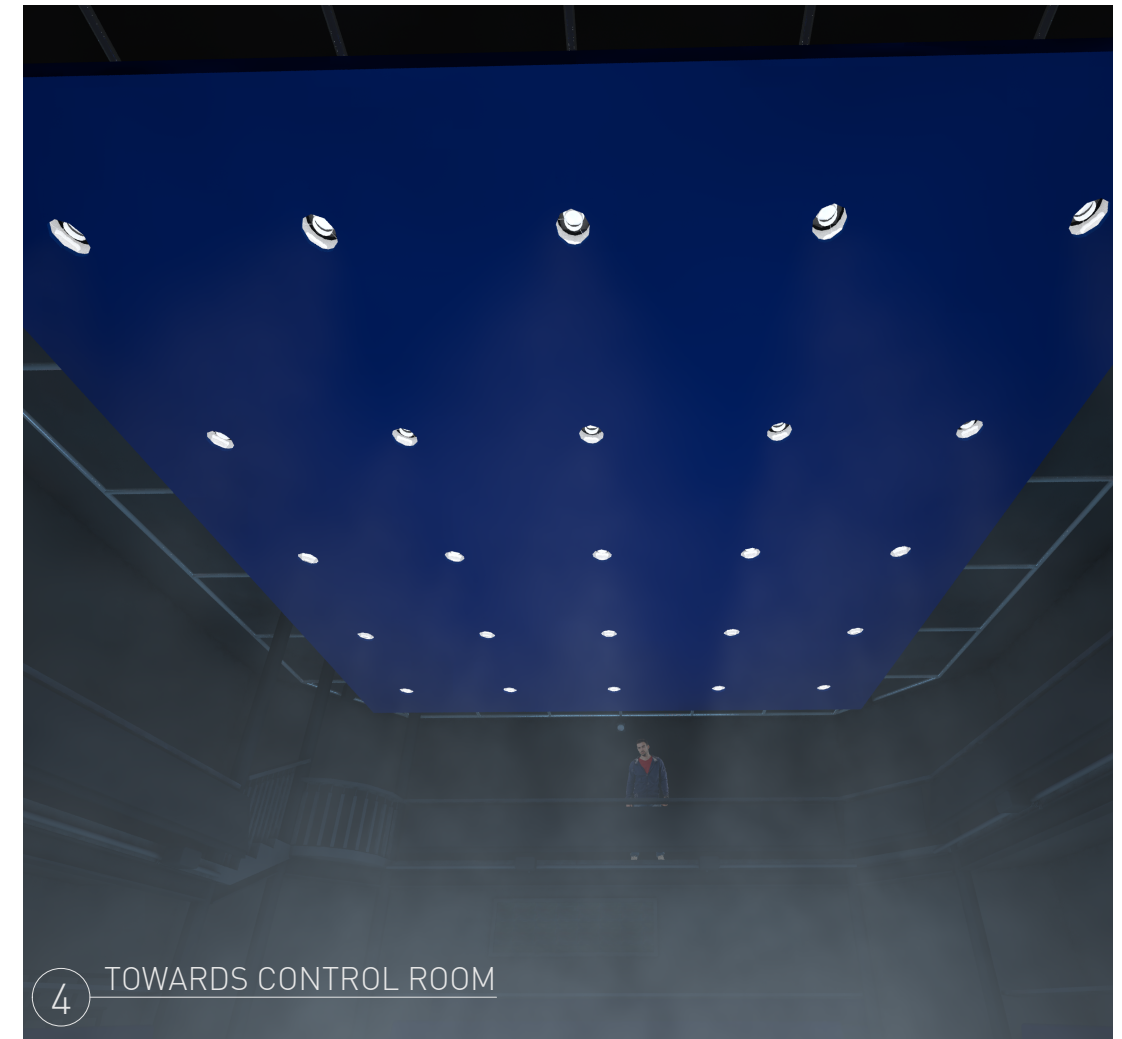

① LIGHTING APERTURES
Scale: 1:10

③ LIGHTING APERTURES (Cut away)
Scale: 1:10

② PLAN VIEW
Scale: 1:25

ORANGE TREE THEATRE
POISON

PROPOSED CEILING APERTURES

MARK DOUBLEDAY
Lighting Design #36

mobile: 07941 102254
email: markdoubleday@mac.com
website: www.markdoubleday.co.uk
address: 7 West Catherine Place,
Edinburgh. EH12 5HZ.
United Kingdom