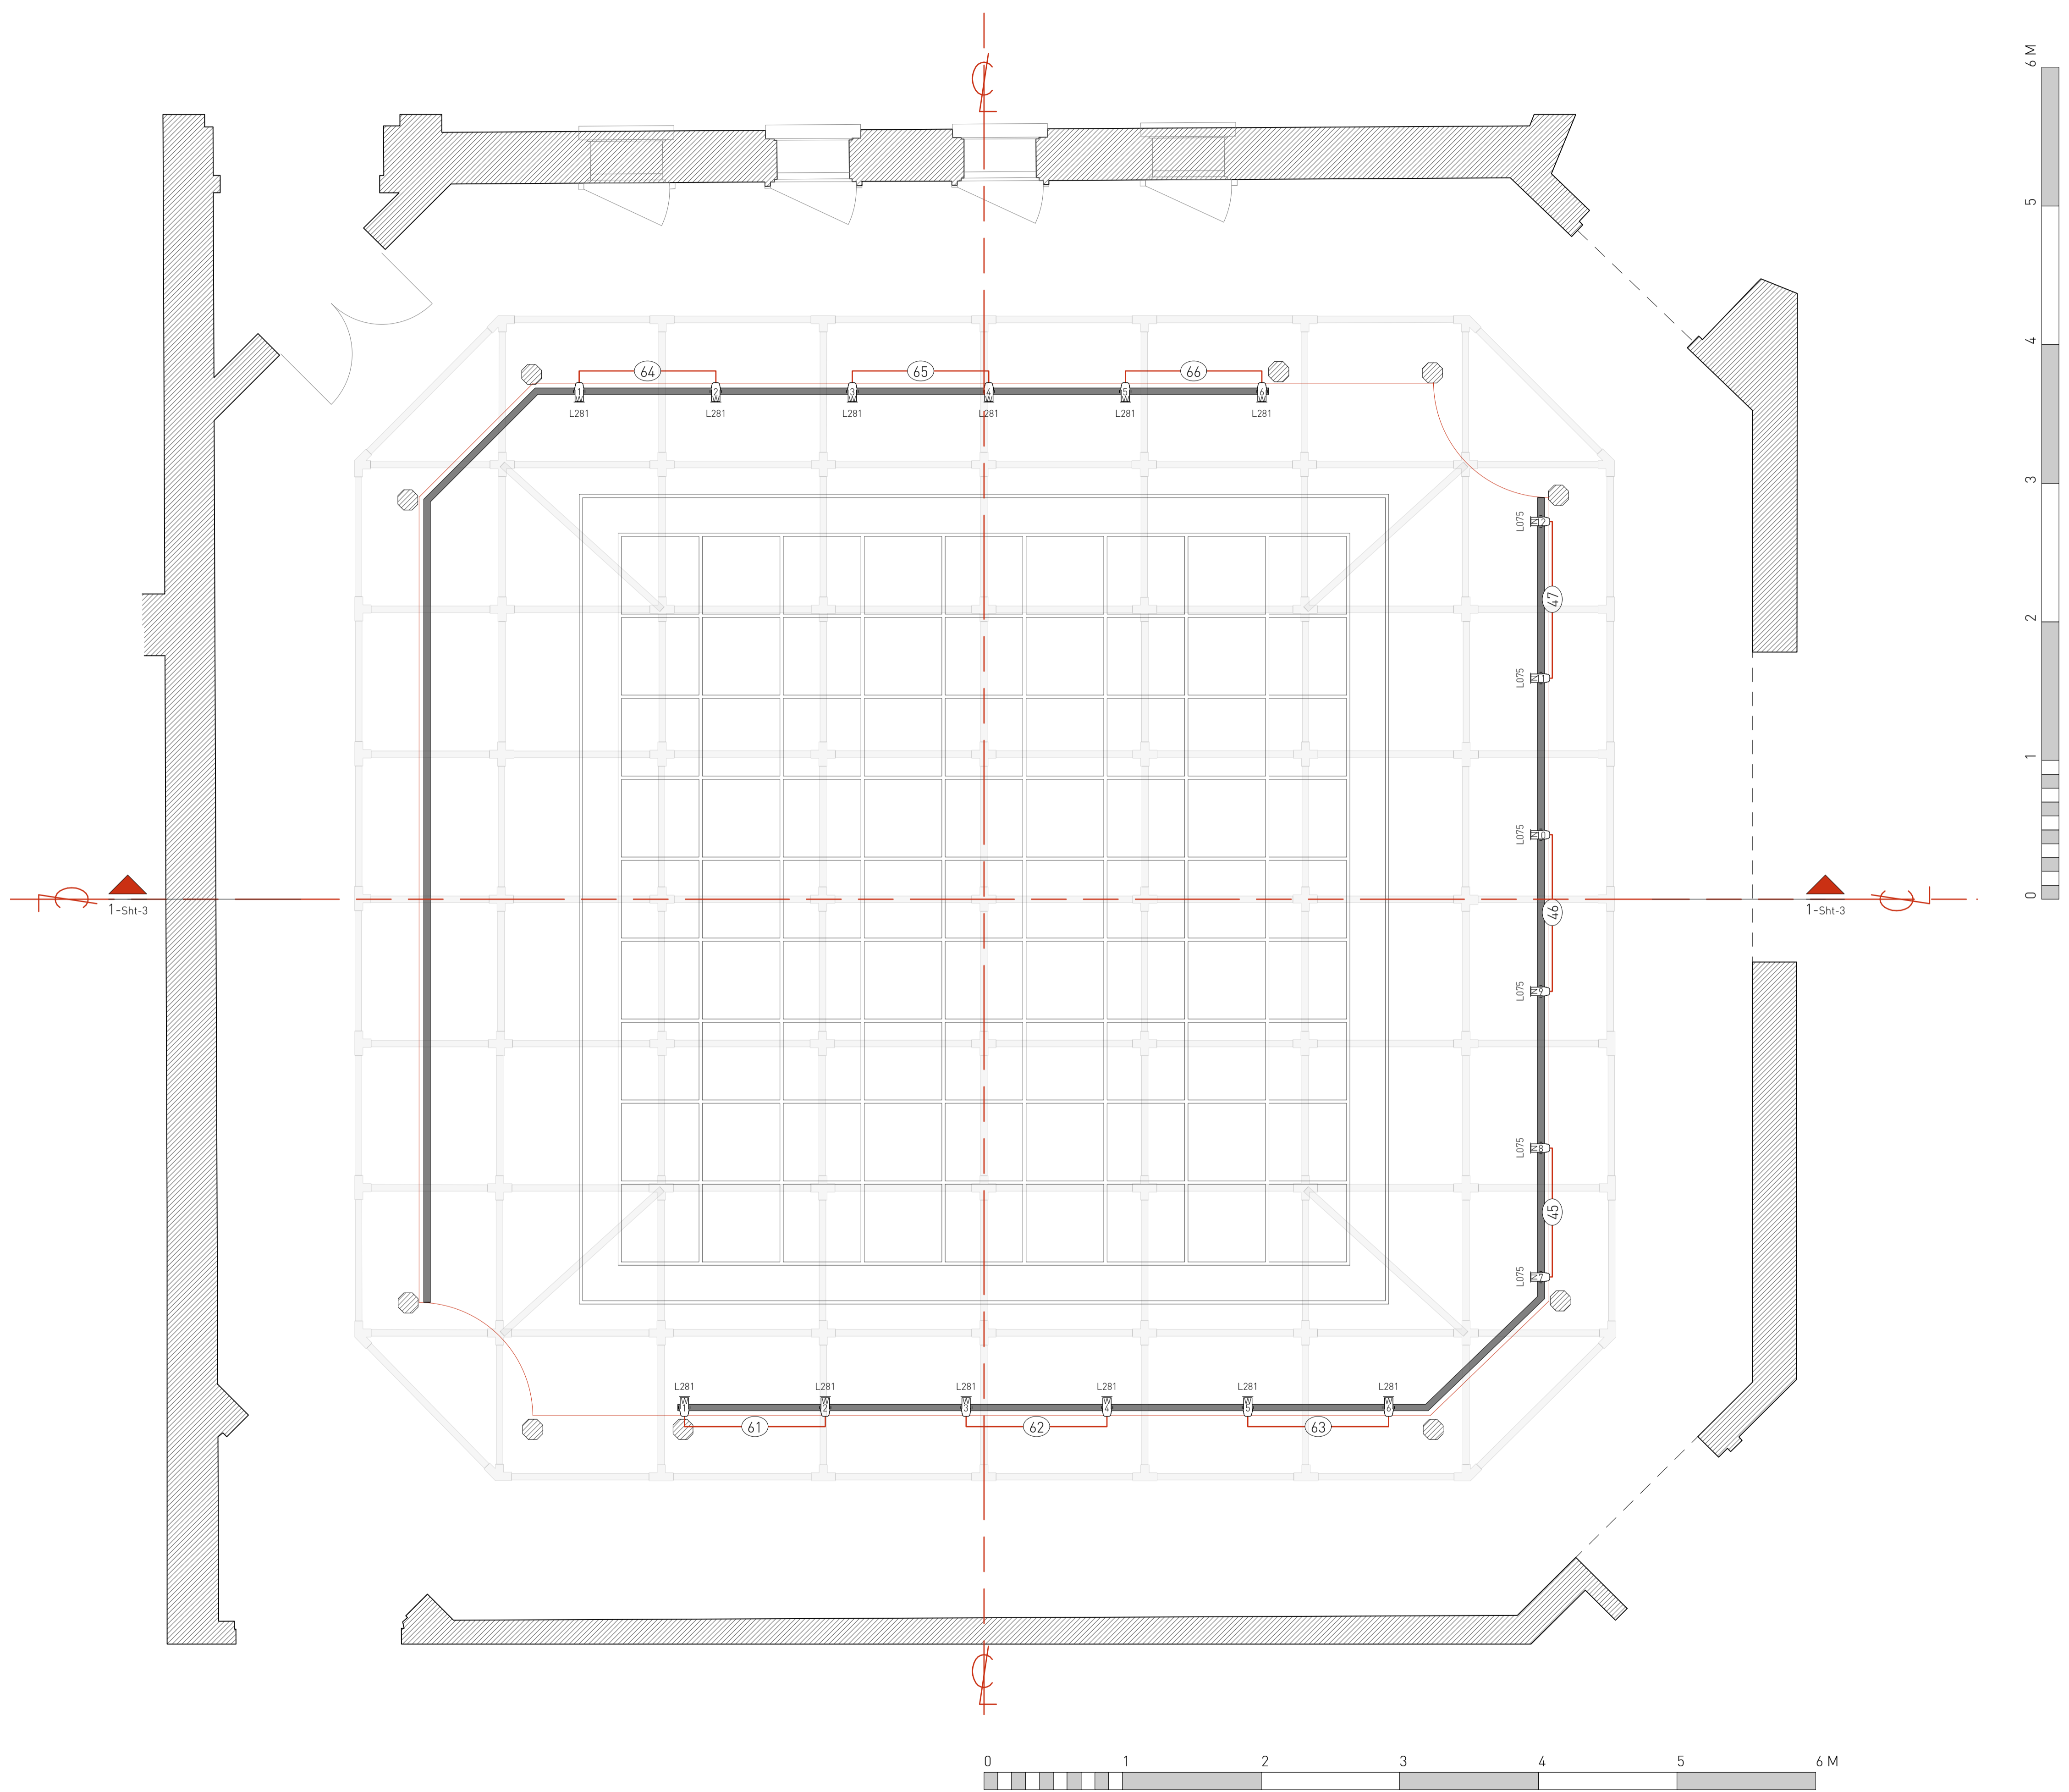

INSTRUMENT KEY - LOW LEVELS

INSTRUMENTS

	PAR 16-Narrow @ 75w PAR 16 12°	6
	PAR 16-Wide @ 75w Par 16 38°	12

LABELS

	Accessory
	Colour
	Beam Angle
	Gate
	Unit Number
	Channel

COLOUR SUMMARY

Colour	Size	Count
● L075	Birdie (76mm)	6
● L281	Birdie (76mm)	12

No.	Revision	Date
A	Revised after rehearsals	27/10/17

Production
POISON
 by
 Lot Vekemans

Drawing
LOW LEVEL SIDE BARS & FLOOR

Director	Paul Miller	Designer	Simon Daw
Venue	ORANGE TREE THEATRE	Drawing No.	Sht-2 of 3
Date	Fri, 27 Oct 2017	Drawn By	MD
Scale	1/25	ISO A1	