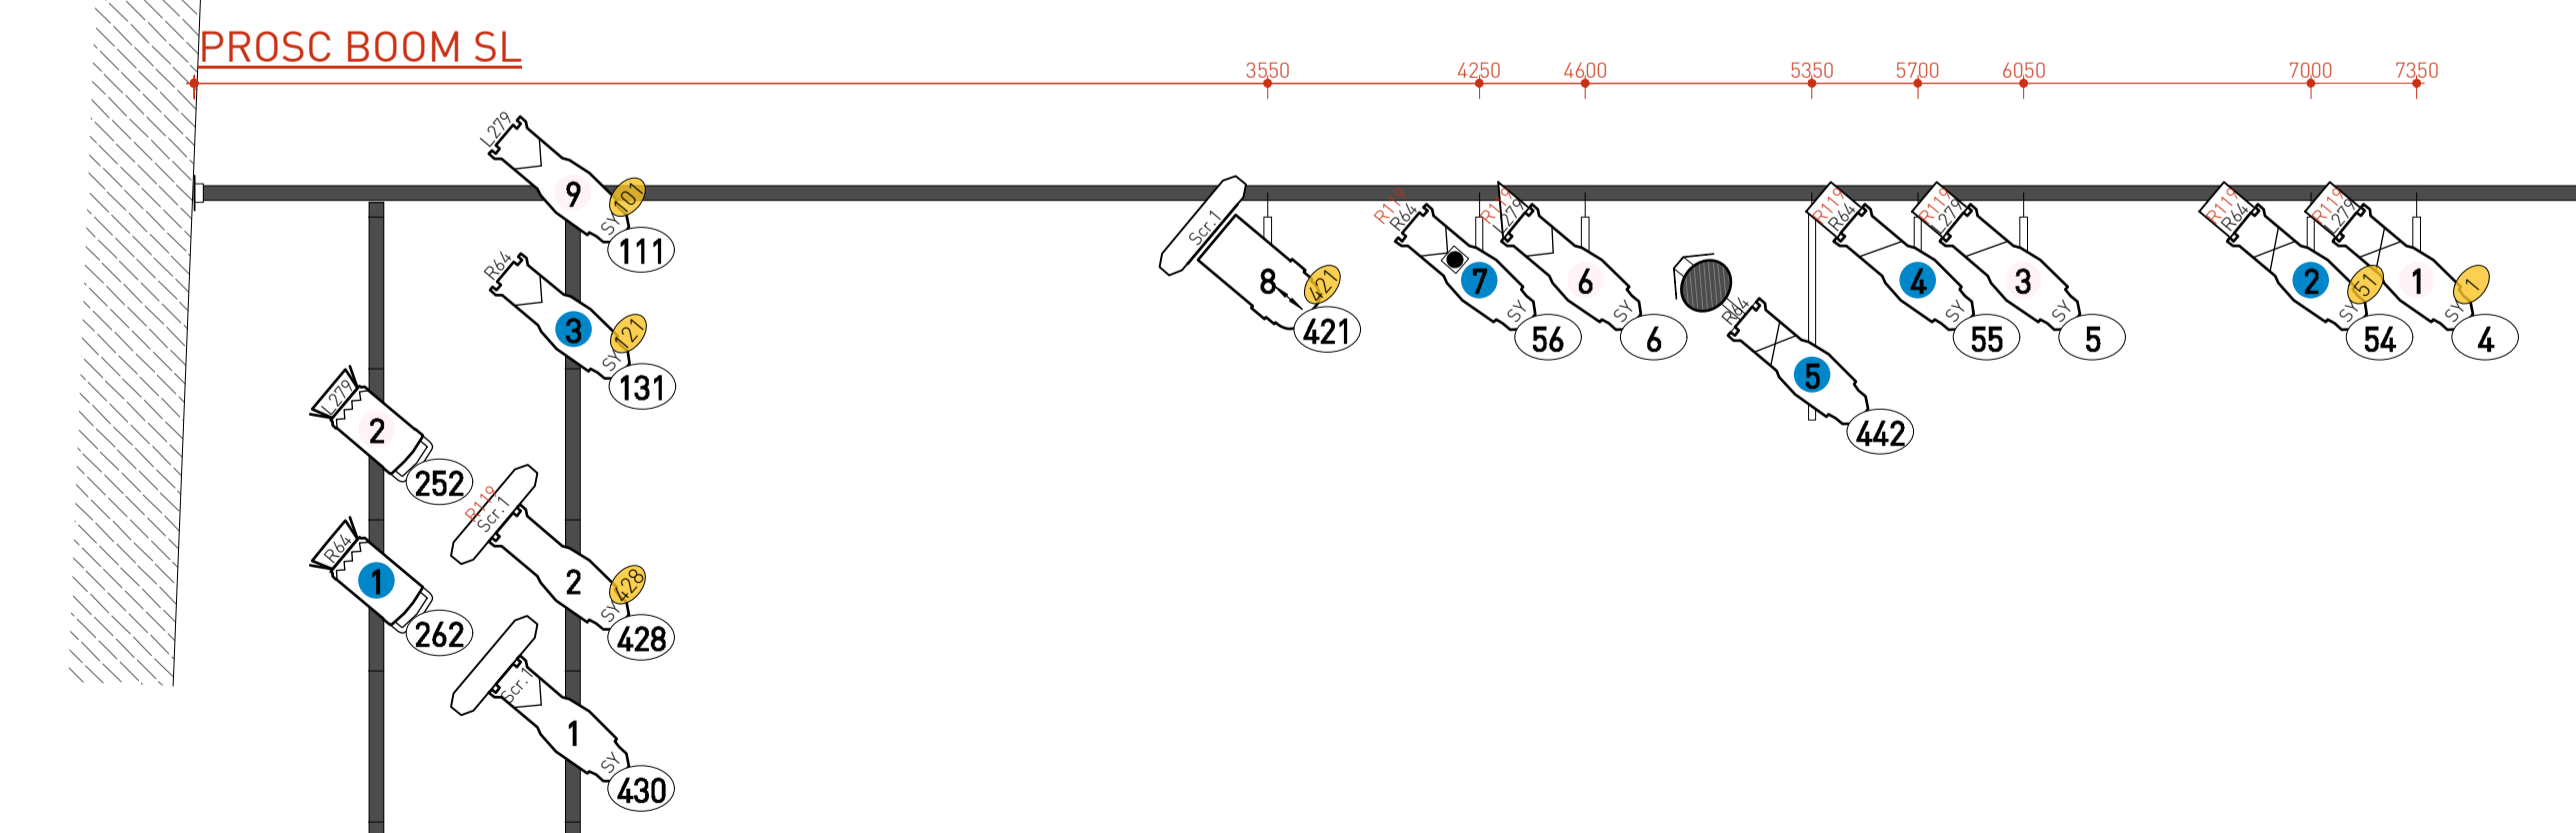

INSTRUMENT SYMBOLS - SIDELIGHT

INSTRUMENTS

	ETC Source 4 19° @ 750w	14
	ETC Source 4 26° @ 750w	12
	ETC Source 4 36° @ 750w	4
	ETC Source 4 50° @ 750w	15
	SY - Short Yoke	
Total		45

	Strand Cantata 26-44 Zoom @ 1.2kW	8
	Robert Juliat 1kw Fresnel @ 1.2kW	27

	PAR 64 CP61 @ 1kw	8
	PAR 64 CP62 @ 1kw	14
Please note lamp orientation		
Total		22

ACCESSORIES

	Rainbow 12" Scroller	20
	Rosco I-Cue Intelligent Mirror	2

STATIC ACCESSORIES

	Iris	9
	6.25" Top Hat	24
	Barndoors	28

	FALSE PROSC.	PROSC. SR 1 501 502 501	PROSC. SR 2 503 504 503	PROSC. C 1 505 506 505	PROSC. C 2 507 508 507	PROSC. SL 1 509 510 509	PROSC. SL 2 511 512 511
	BED	511					
	CAVE TRUCK	CAVE-LED EDGE 521	CAVE-LAMP 522	CAVE-FIBRES 523			
	DOOR TRUCKS	DOOR 531	DOOR 532	DOOR 533	DOOR 534		
	MARKET TRUCKS	LANTERNS 541	LANTERNS 542	LANTERNS 543			

INSTRUMENT SYMBOLS - PRACTICALS

	LED Warm W Tape RGBW	6
	PRACTICAL-Bed LED Net	1
	PRACTICAL-Cave	3
	PRACTICAL-Doors @ 75w MR16 Narrow	4
	PRACTICAL-Lanterns	3

No.	Revision	Date