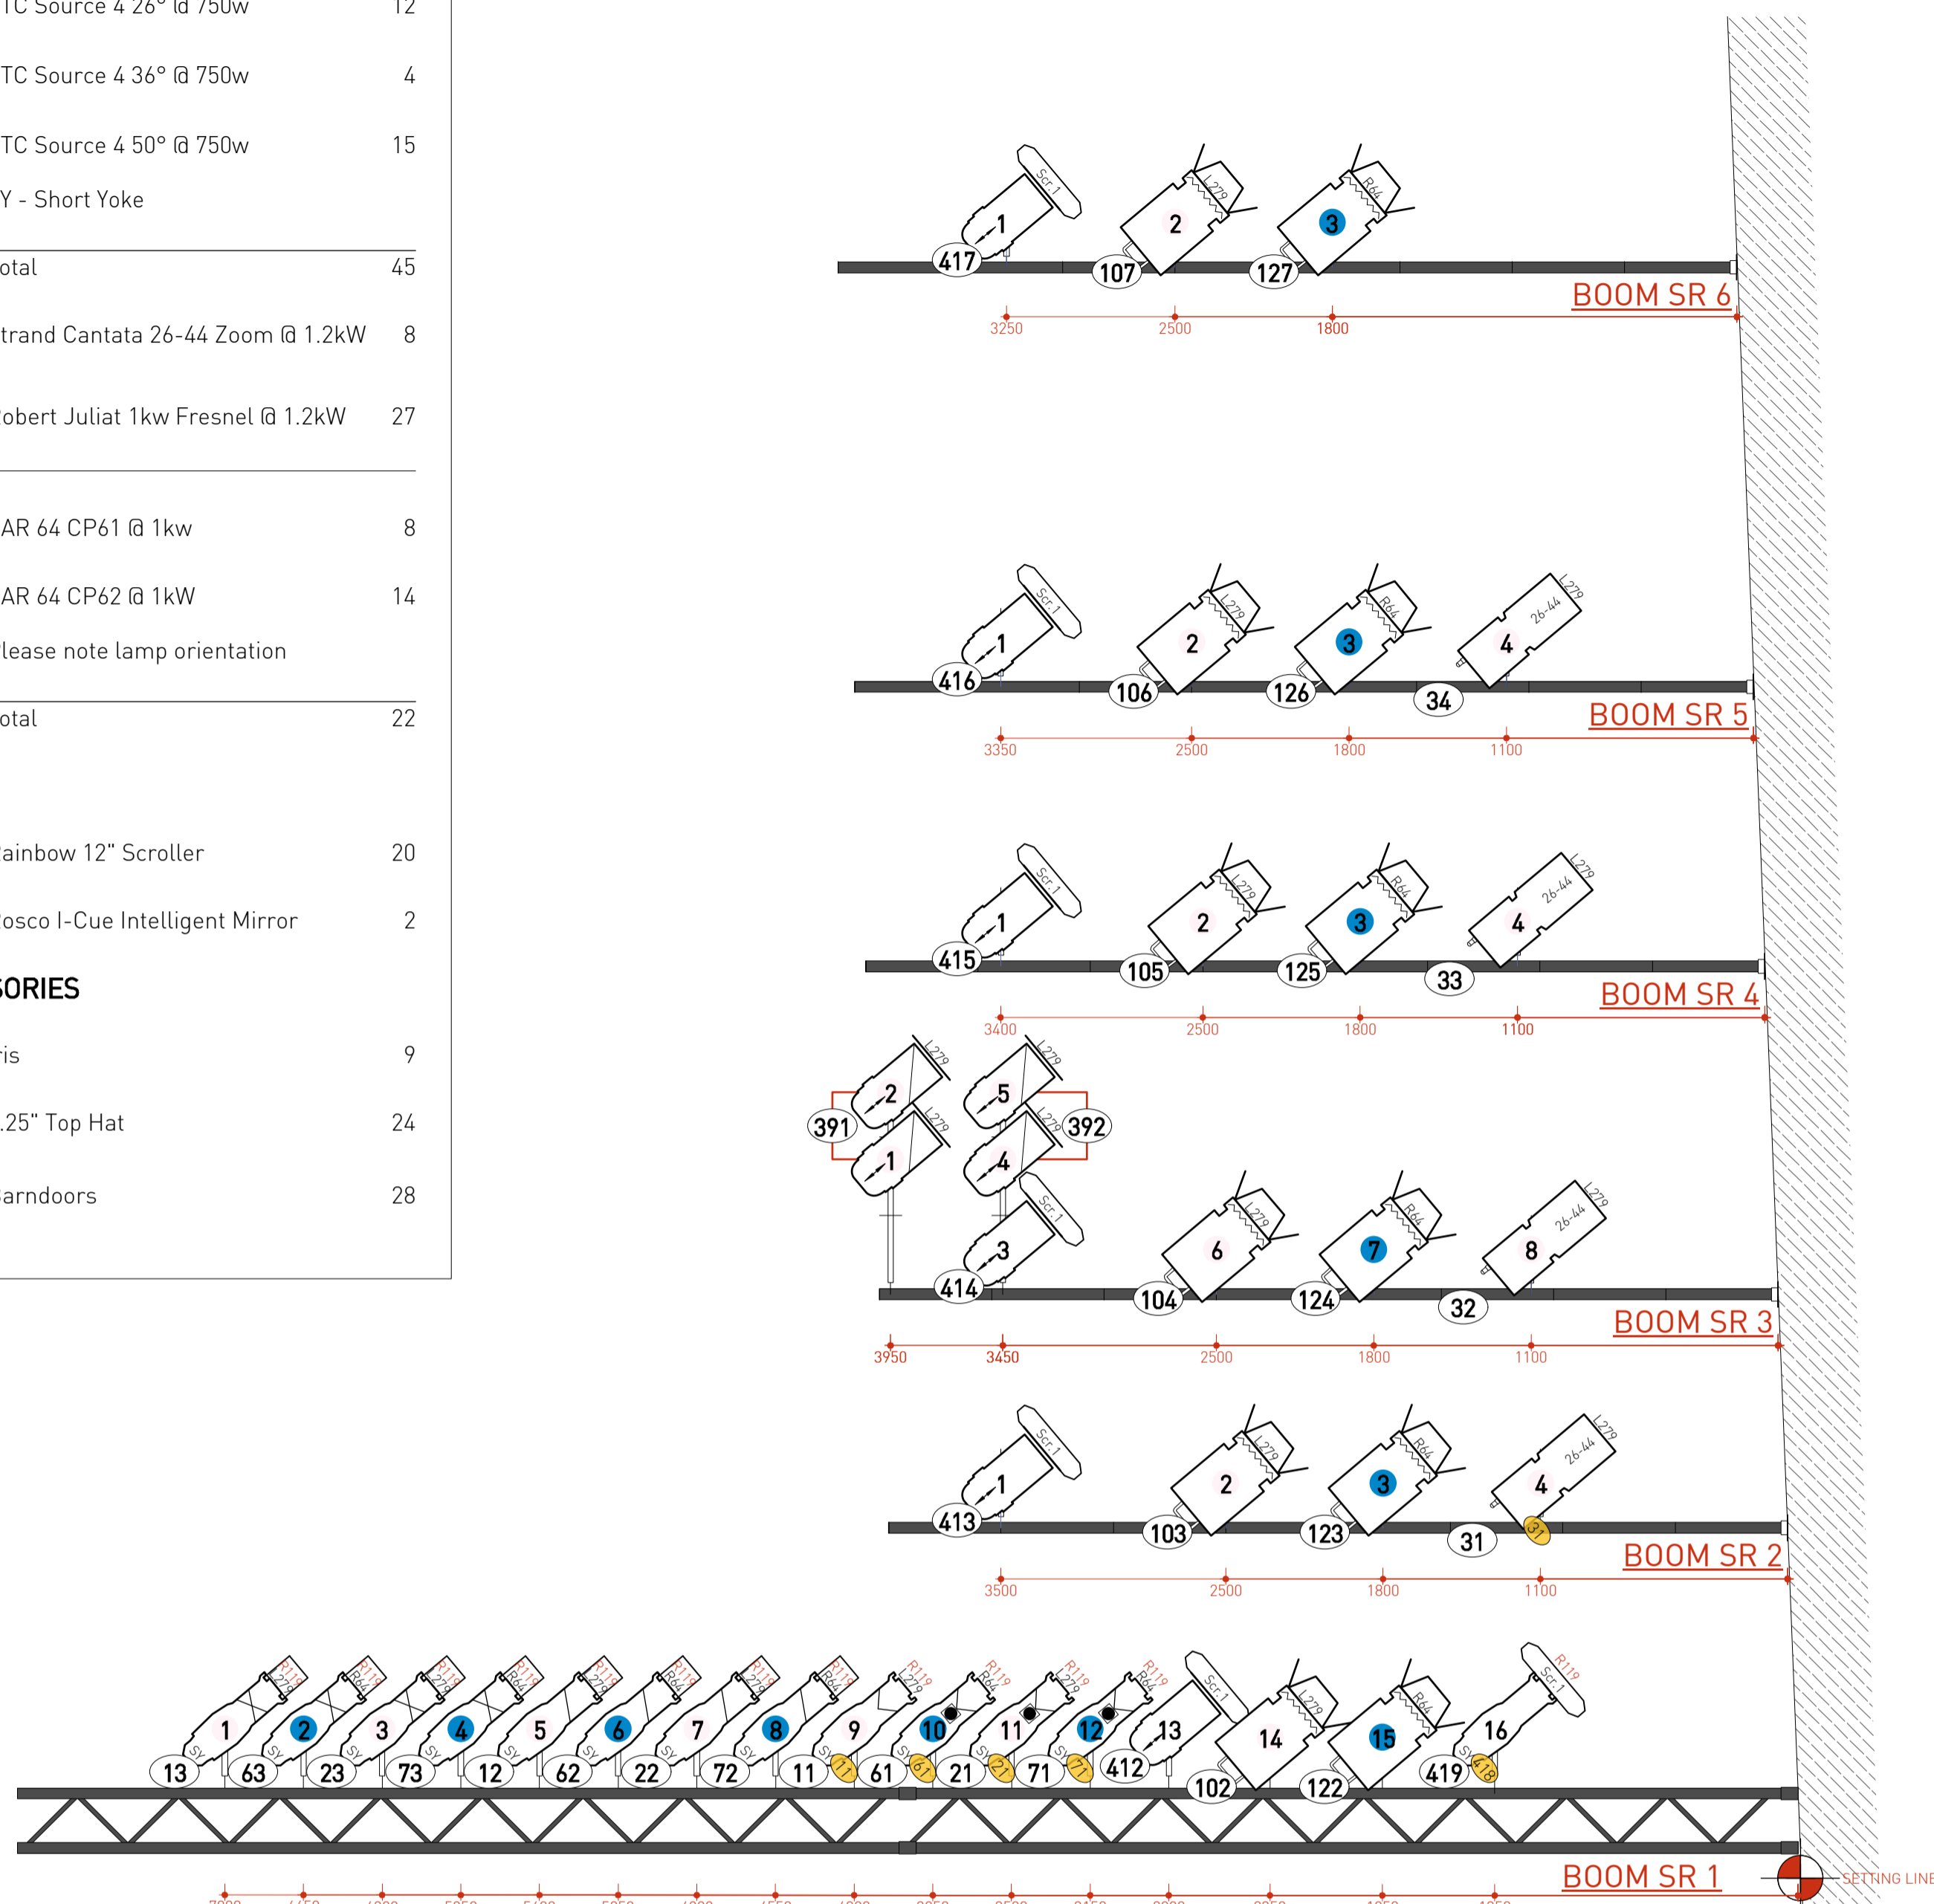

INSTRUMENT SYMBOLS - SIDELIGHT

INSTRUMENTS

	ETC Source 4 19° @ 750w	14
	ETC Source 4 26° @ 750w	12
	ETC Source 4 36° @ 750w	4
	ETC Source 4 50° @ 750w	15
	SY - Short Yoke	
Total		45

	Strand Cantata 26-44 Zoom @ 1.2kW	8
	Robert Juliat 1kw Fresnel @ 1.2kW	27

	PAR 64 CP61 @ 1kw	8
	PAR 64 CP62 @ 1kw	14
Please note lamp orientation		
Total		22

ACCESSORIES

	Rainbow 12" Scroller	20
	Rosco I-Cue Intelligent Mirror	2

STATIC ACCESSORIES

	Iris	9
	6.25" Top Hat	24
	Barndoors	28

	FALSE PROSC.	PROSC. SR 1 501 502 501	PROSC. SR 2 503 504 503	PROSC. C 1 505 506 505	PROSC. C 2 507 508 507	PROSC. SL 1 509 510 509	PROSC. SL 2 511 512 511
	BED	511					
	CAVE TRUCK	CAVE-LED EDGE 521	CAVE-LAMP 522	CAVE-FIBRES 523			
	DOOR TRUCKS	DOOR 531	DOOR 532	DOOR 533	DOOR 534		
	MARKET TRUCKS	LANTERNS 541	LANTERNS 542	LANTERNS 543			

INSTRUMENT SYMBOLS - PRACTICALS

	LED Warm W Tape RGBW	6
	PRACTICAL-Bed LED Net	1
	PRACTICAL-Cave	3
	PRACTICAL-Doors @ 75w MR16 Narrow	4
	PRACTICAL-Lanterns	3

No.	Revision	Date