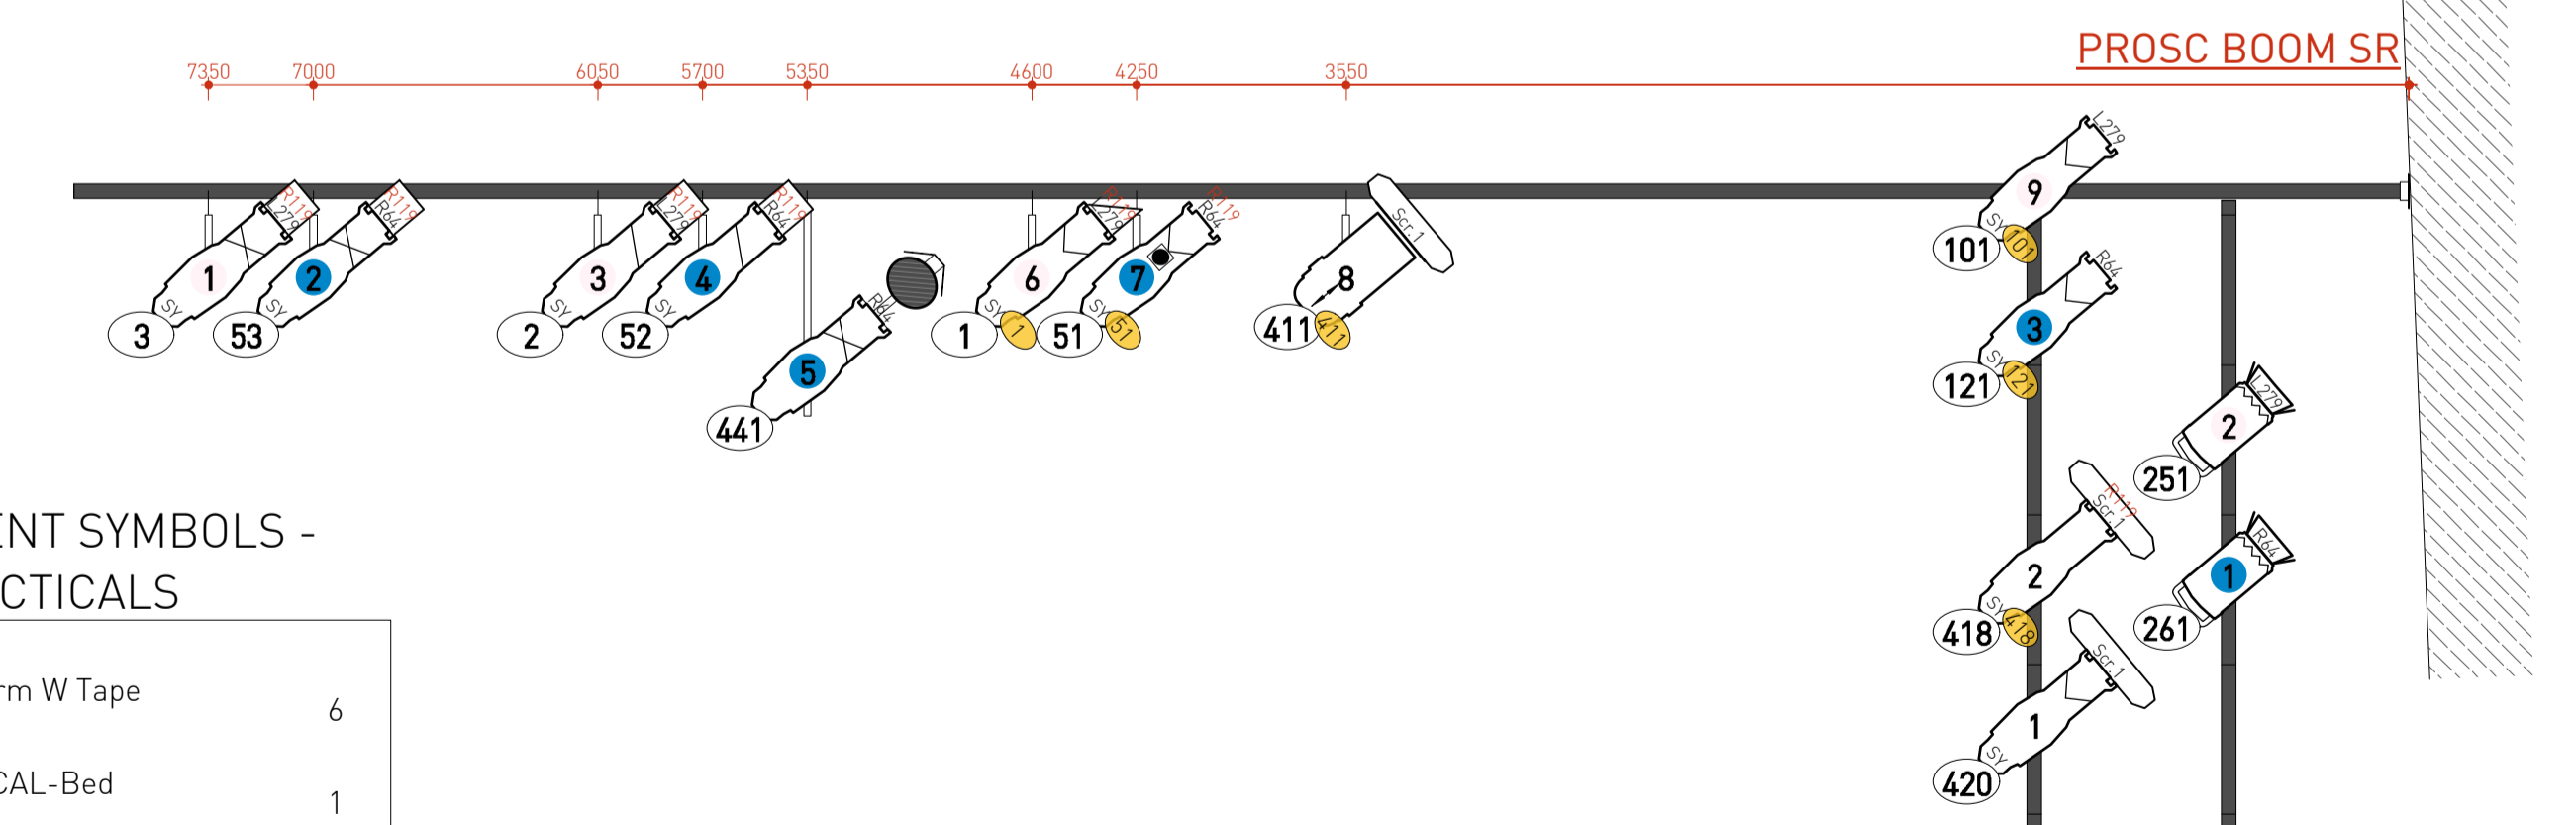

INSTRUMENT SYMBOLS - SIDELIGHT

INSTRUMENTS

	ETC Source 4 19° @ 750w	14
	ETC Source 4 26° @ 750w	12
	ETC Source 4 36° @ 750w	4
	ETC Source 4 50° @ 750w	15
	SY - Short Yoke	
Total		45

	Strand Cantata 26-44 Zoom @ 1.2kW	8
	Robert Juliat 1kw Fresnel @ 1.2kW	27

	PAR 64 CP61 @ 1kw	8
	PAR 64 CP62 @ 1kw	14
Please note lamp orientation		
Total		22

ACCESSORIES

	Rainbow 12" Scroller	20
	Rosco I-Cue Intelligent Mirror	2

STATIC ACCESSORIES

	Iris	9
	6.25" Top Hat	24
	Barndoors	28

	FALSE PROSC.	PROSC. SR 1 501 502 501	PROSC. SR 2 503 504 503	PROSC. C 1 505 506 505	PROSC. C 2 507 508 507	PROSC. SL 1 509 510 509	PROSC. SL 2 511 512 511
	BED	511					
	CAVE TRUCK	CAVE-LED EDGE 521	CAVE-LAMP 522	CAVE-FIBRES 523			
	DOOR TRUCKS	DOOR 531	DOOR 532	DOOR 533	DOOR 534		
	MARKET TRUCKS	LANTERNS 541	LANTERNS 542	LANTERNS 543			

INSTRUMENT SYMBOLS - PRACTICALS

	LED Warm W Tape RGBW	6
	PRACTICAL-Bed LED Net	1
	PRACTICAL-Cave	3
	PRACTICAL-Doors @ 75w MR16 Narrow	4
	PRACTICAL-Lanterns	3

No.	Revision	Date