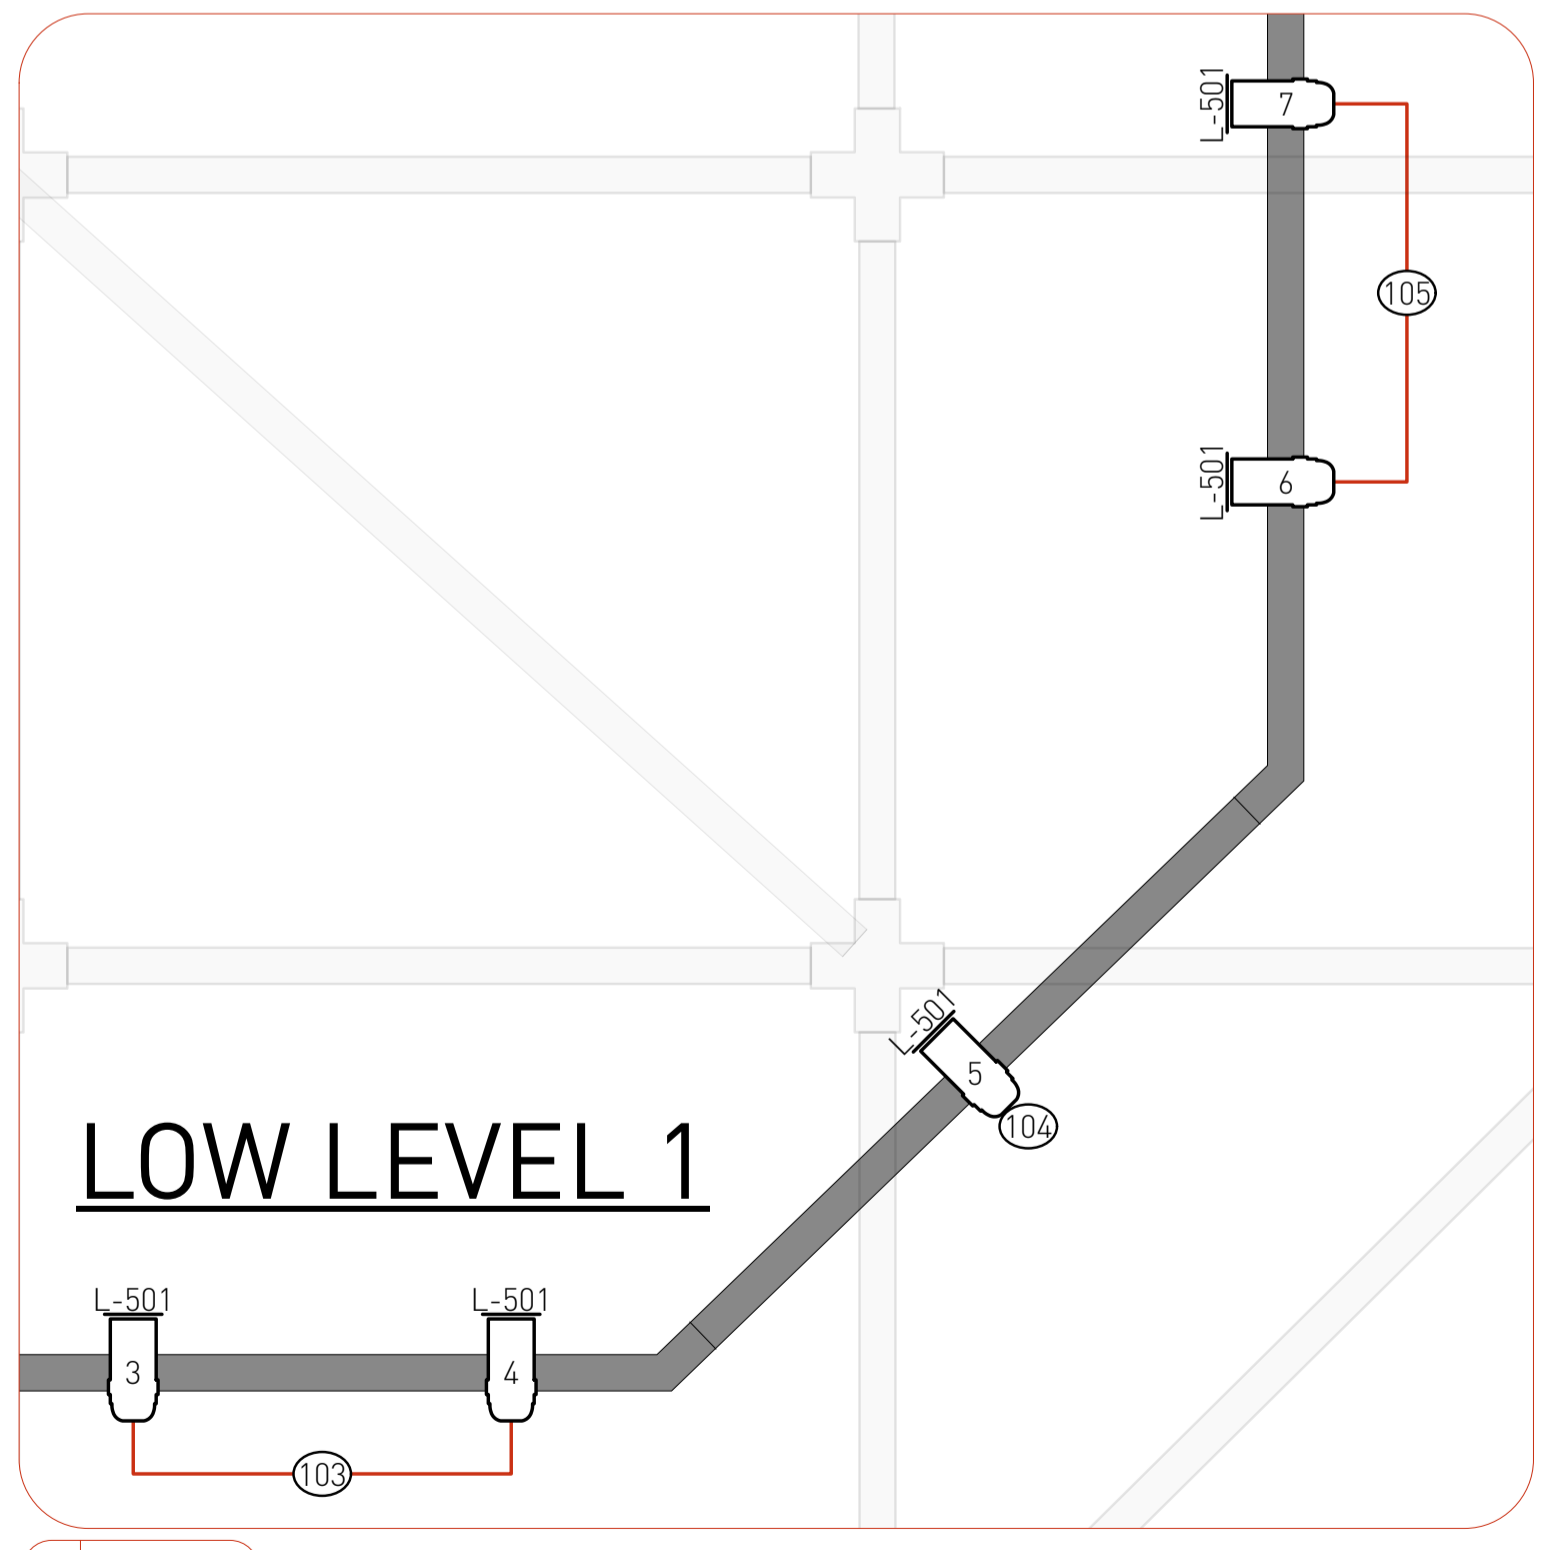

LIGHTING INSTRUMENTS		
	PAR 16-EYF @ 75w EYF	12 / 0
	PAR 16-EYJ @ 75w EYJ	17 / 0

GEL CUTS		
Color	Size	Count
	L-200 Birdie (76mm)	8
	L-501 Birdie (76mm)	21

Circuit Count (Sheet 2)
 10A : 13
 10A Twofers : 16

Please note that all EYF (Narrow) Par 16 fittings should be under-rigged and all EYJ (Medium) fittings should be over-rigged

9 Scale: 1:10

8 Scale: 1:10